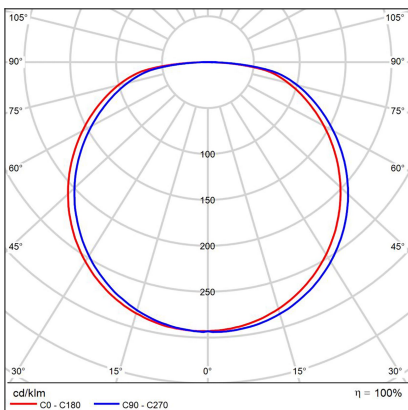

BELLA SLIM 58, CF

Code:	1273178DT
Color:	COFFEE / 8025
Material:	ALUMINIUM/PMMA
Power:	48W
Color temperature:	2700K/3000K/4000K
Lumen output:	3360lm
Efficacy:	70lm/W
Color rendering index:	90+
SDCM:	< 3
Light beam angle:	160°
Light Source:	LED
Dimmable:	TRIAC
LED lifetime:	L80B20 50.000h
Driver:	1300 mA
Voltage / Frequency:	220-240V AC, 50-60Hz
Dimensions luminaire:	d580x60 mm
Product weight kg:	3.5
Package dimensions:	620x620x90 mm
Remark:	wall mountable - yes