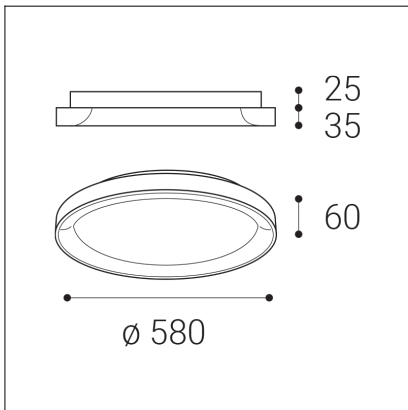

BELLA SLIM 58, CF

Code:	1273178DT
Color:	COFFEE / 8025
Material:	ALUMINIUM/PMMA
Power:	48W
Color temperature:	2700K/3000K/4000K
Lumen output:	3360lm
Efficacy:	70lm/W
Color rendering index:	90+
SDCM:	< 3
Light beam angle:	160°
Light Source:	LED
Dimmable:	TRIAC
LED lifetime:	L80B20 50.000h
Driver:	1300 mA
Voltage / Frequency:	220-240V AC, 50-60Hz
Dimensions luminaire:	d580x60 mm
Product weight kg:	3.5
Package dimensions:	620x620x90 mm
Remark:	wall mountable - yes