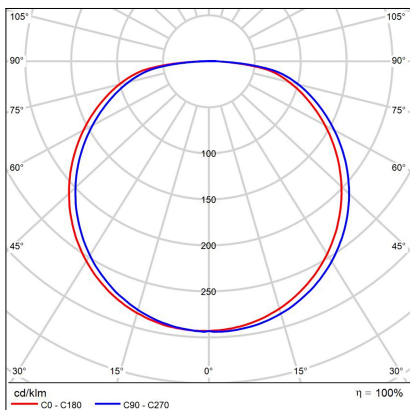

# BELLA SLIM 48, CF

<b>Code:</b>	1271678DT
<b>Color:</b>	COFFEE / 8025
<b>Material:</b>	ALUMINIUM/PMMA
<b>Power:</b>	38W
<b>Color temperature:</b>	2700K/3000K/4000K
<b>Lumen output:</b>	2660lm
<b>Efficacy:</b>	70lm/W
<b>Color rendering index:</b>	90+
<b>SDCM:</b>	< 3
<b>Light beam angle:</b>	160°
<b>Light Source:</b>	LED
<b>Dimmable:</b>	TRIAC
<b>LED lifetime:</b>	L80B20 50.000h
<b>Driver:</b>	950 mA
<b>Voltage / Frequency:</b>	220-240V AC, 50-60Hz
<b>Dimensions luminaire:</b>	d480x60 mm
<b>Product weight kg:</b>	2.4
<b>Package dimensions:</b>	520x520x85 mm
<b>Remark:</b>	wall mountable - yes