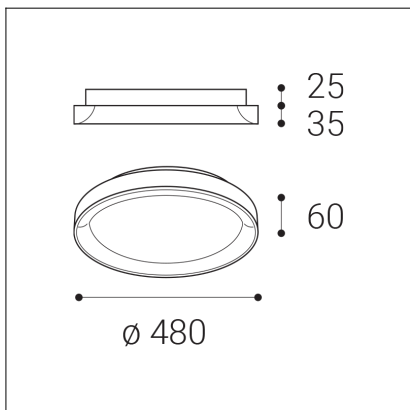

# BELLA SLIM 48, CF

<b>Code:</b>	1271678DT
<b>Color:</b>	COFFEE / 8025
<b>Material:</b>	ALUMINIUM/PMMA
<b>Power:</b>	38W
<b>Color temperature:</b>	2700K/3000K/4000K
<b>Lumen output:</b>	2660lm
<b>Efficacy:</b>	70lm/W
<b>Color rendering index:</b>	90+
<b>SDCM:</b>	< 3
<b>Light beam angle:</b>	160°
<b>Light Source:</b>	LED
<b>Dimmable:</b>	TRIAC
<b>LED lifetime:</b>	L80B20 50.000h
<b>Driver:</b>	950 mA
<b>Voltage / Frequency:</b>	220-240V AC, 50-60Hz
<b>Dimensions luminaire:</b>	d480x60 mm
<b>Product weight kg:</b>	2.4
<b>Package dimensions:</b>	520x520x85 mm
<b>Remark:</b>	wall mountable - yes