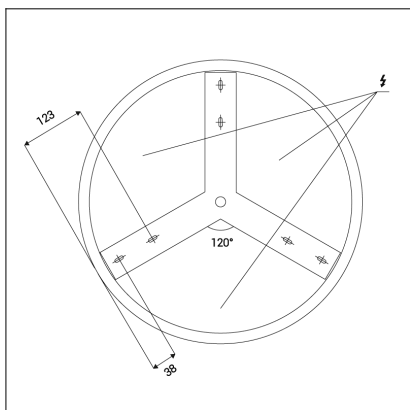

# BELLA SLIM 48, CF

<b>Code:</b>	1271678DT
<b>Color:</b>	COFFEE / 8025
<b>Material:</b>	ALUMINIUM/PMMA
<b>Power:</b>	38W
<b>Color temperature:</b>	2700K/3000K/4000K
<b>Lumen output:</b>	2660lm
<b>Efficacy:</b>	70lm/W
<b>Color rendering index:</b>	90+
<b>SDCM:</b>	< 3
<b>Light beam angle:</b>	160°
<b>Light Source:</b>	LED
<b>Dimmable:</b>	TRIAC
<b>LED lifetime:</b>	L80B20 50.000h
<b>Driver:</b>	950 mA
<b>Voltage / Frequency:</b>	220-240V AC, 50-60Hz
<b>Dimensions luminaire:</b>	d480x60 mm
<b>Product weight kg:</b>	2.4
<b>Package dimensions:</b>	520x520x85 mm
<b>Remark:</b>	wall mountable - yes