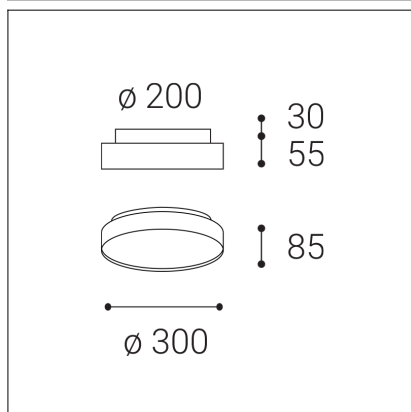

TORO 30 P/N, B

Code:	1276673
Color:	BLACK / 9017
Material:	ALUMINIUM/PC
Power:	20+5W
Color temperature:	2700K/3000K/4000K
Lumen output:	1500+375lm
Efficacy:	75lm/W
Color rendering index:	90+
SDCM:	< 3
Light beam angle:	160°
Light Source:	LED
Dimmable:	ON/OFF
LED lifetime:	L80B20 50.000h
Driver:	500 + 135 mA
Voltage / Frequency:	220-240V AC, 50-60Hz
Dimensions luminaire:	d300x55 + 30 mm
Product weight kg:	2
Package dimensions:	340x340x110 mm
Remark:	wall mountable - yes