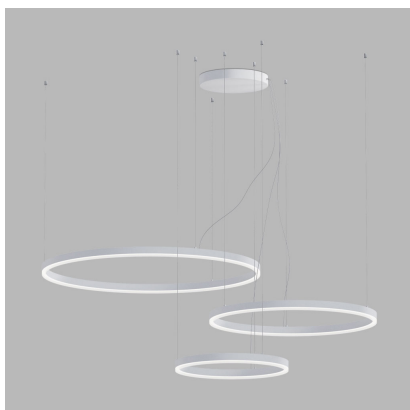

CIRCLE SET 3 P-Z, W

Code:	3274771DT
Color:	WHITE / 9003
Material:	ALUMINIUM/PMMA
Power:	136W
Color temperature:	2700K/3000K/4000K
Lumen output:	12100lm
Efficacy:	89lm/W
Color rendering index:	90+
SDCM:	< 3
Light beam angle:	160°
Light Source:	LED
Dimmable:	TRIAC
LED lifetime:	L80B20 50.000h
Driver:	3x 750 + 1050 mA
Voltage / Frequency:	220-240V AC, 50-60Hz
Dimensions luminaire:	d400+d600+d800x33 mm
Product weight kg:	4.8
Packing carton:	1
Length suspension:	5000 mm
Package dimensions:	870x870x115 mm