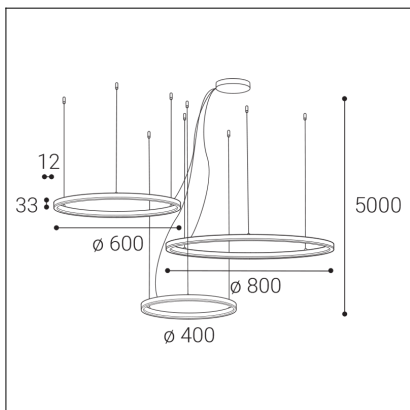

CIRCLE SET 3 P-Z, W

Code:	3274771DT
Color:	WHITE / 9003
Material:	ALUMINIUM/PMMA
Power:	136W
Color temperature:	2700K/3000K/4000K
Lumen output:	12100lm
Efficacy:	89lm/W
Color rendering index:	90+
SDCM:	< 3
Light beam angle:	160°
Light Source:	LED
Dimmable:	TRIAC
LED lifetime:	L80B20 50.000h
Driver:	3x 750 + 1050 mA
Voltage / Frequency:	220-240V AC, 50-60Hz
Dimensions luminaire:	d400+d600+d800x33 mm
Product weight kg:	4.8
Packing carton:	1
Length suspension:	5000 mm
Package dimensions:	870x870x115 mm