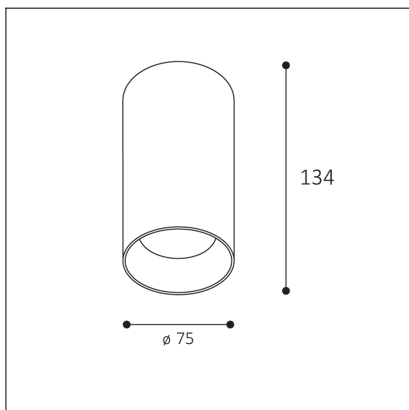

# TINY II L, G

<b>Code:</b>	1480527DT
<b>Color:</b>	GOLD / 1036
<b>Material:</b>	ALUMINIUM/PMMA
<b>Power:</b>	11W
<b>Color temperature:</b>	2700K
<b>Lumen output:</b>	970lm
<b>Efficacy:</b>	90lm/W
<b>Color rendering index:</b>	90+
<b>SDCM:</b>	< 3
<b>Light beam angle:</b>	38°
<b>Light Source:</b>	LED
<b>Dimmable:</b>	TRIAC
<b>LED lifetime:</b>	L80 B20 50.000h
<b>Driver:</b>	260 mA
<b>Voltage / Frequency:</b>	220-240V AC, 50-60Hz
<b>Dimensions luminaire:</b>	d75x134 mm
<b>Product weight kg:</b>	0.5
<b>Package dimensions:</b>	80x80x115 mm
<b>Remark:</b>	wall mountable - yes