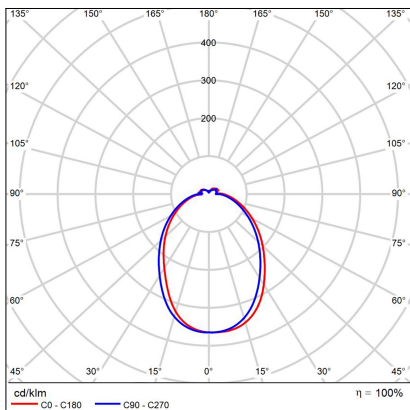

CIRCLE 60 P-Z, G

Code: 3270977D
Color: GOLD / 1036
Material: ALUMINIUM/PMMA
Power: 42W
Color temperature: 2700K/3000K/4000K
Lumen output: 3740lm
Efficacy: 89lm/W
Color rendering index: 90+
SDCM: < 3
Light beam angle: 160°
Light Source: LED
Dimmable: DALI/PUSH
LED lifetime: L80B20 50.000h
Driver: 1050 mA
Voltage / Frequency: 220-240V AC, 50-60Hz
Dimensions luminaire: d600x33 mm
Product weight kg: 1.8
Packing carton: 1
Length suspension: 5000 mm
Package dimensions: 655x655x140 mm