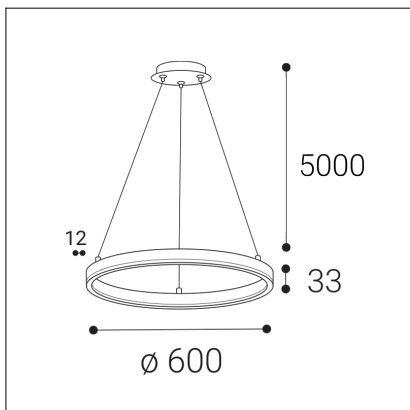

CIRCLE 60 P-Z, G

Code: 3270977D
Color: GOLD / 1036
Material: ALUMINIUM/PMMA
Power: 42W
Color temperature: 2700K/3000K/4000K
Lumen output: 3740lm
Efficacy: 89lm/W
Color rendering index: 90+
SDCM: < 3
Light beam angle: 160°
Light Source: LED
Dimmable: DALI/PUSH
LED lifetime: L80B20 50.000h
Driver: 1050 mA
Voltage / Frequency: 220-240V AC, 50-60Hz
Dimensions luminaire: d600x33 mm
Product weight kg: 1.8
Packing carton: 1
Length suspension: 5000 mm
Package dimensions: 655x655x140 mm