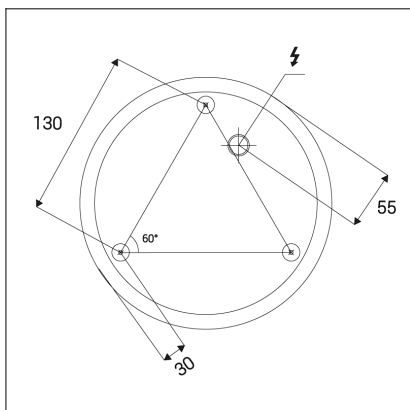

CIRCLE 60 P-Z, G

Code: 3270977D
Color: GOLD / 1036
Material: ALUMINIUM/PMMA
Power: 42W
Color temperature: 2700K/3000K/4000K
Lumen output: 3740lm
Efficacy: 89lm/W
Color rendering index: 90+
SDCM: < 3
Light beam angle: 160°
Light Source: LED
Dimmable: DALI/PUSH
LED lifetime: L80B20 50.000h
Driver: 1050 mA
Voltage / Frequency: 220-240V AC, 50-60Hz
Dimensions luminaire: d600x33 mm
Product weight kg: 1.8
Packing carton: 1
Length suspension: 5000 mm
Package dimensions: 655x655x140 mm