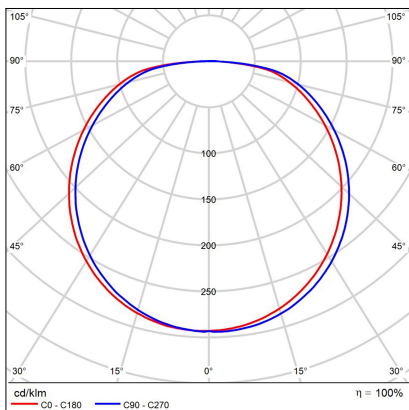

BELLA SLIM 48, G

Code: 1271677D
Color: GOLD / 1036
Material: ALUMINIUM/PMMA
Power: 38W
Color temperature: 2700K/3000K/4000K
Lumen output: 2660lm
Efficacy: 70lm/W
Color rendering index: 90+
SDCM: < 3
Light beam angle: 160°
Light Source: LED
Dimmable: DALI/PUSH
LED lifetime: L80B20 50.000h
Driver: 950 mA
Voltage / Frequency: 220-240V AC, 50-60Hz
Dimensions luminaire: d480x60 mm
Product weight kg: 2.4
Package dimensions: 520x520x85 mm
Remark: wall mountable - yes