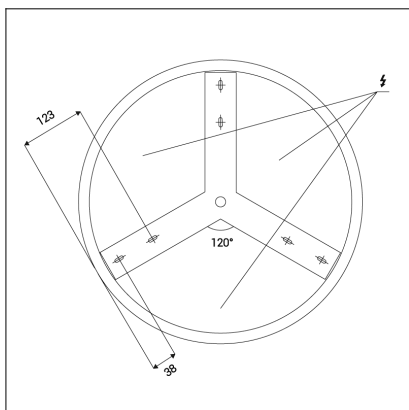

BELLA SLIM 48, G

Code: 1271677D
Color: GOLD / 1036
Material: ALUMINIUM/PMMA
Power: 38W
Color temperature: 2700K/3000K/4000K
Lumen output: 2660lm
Efficacy: 70lm/W
Color rendering index: 90+
SDCM: < 3
Light beam angle: 160°
Light Source: LED
Dimmable: DALI/PUSH
LED lifetime: L80B20 50.000h
Driver: 950 mA
Voltage / Frequency: 220-240V AC, 50-60Hz
Dimensions luminaire: d480x60 mm
Product weight kg: 2.4
Package dimensions: 520x520x85 mm
Remark: wall mountable - yes