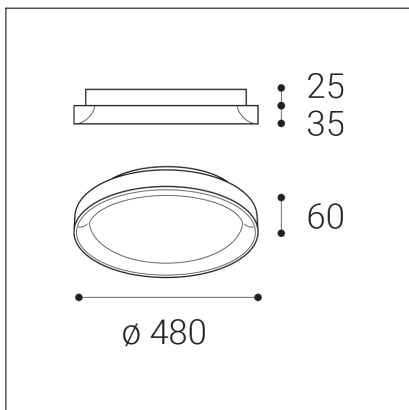

BELLA SLIM 48, G

Code: 1271677D
Color: GOLD / 1036
Material: ALUMINIUM/PMMA
Power: 38W
Color temperature: 2700K/3000K/4000K
Lumen output: 2660lm
Efficacy: 70lm/W
Color rendering index: 90+
SDCM: < 3
Light beam angle: 160°
Light Source: LED
Dimmable: DALI/PUSH
LED lifetime: L80B20 50.000h
Driver: 950 mA
Voltage / Frequency: 220-240V AC, 50-60Hz
Dimensions luminaire: d480x60 mm
Product weight kg: 2.4
Package dimensions: 520x520x85 mm
Remark: wall mountable - yes