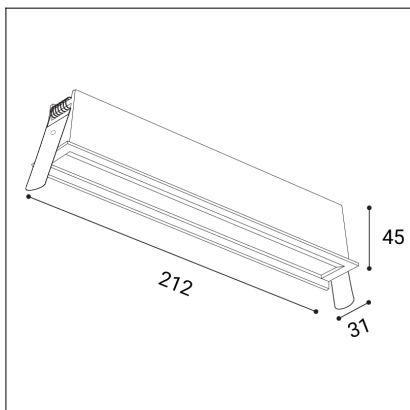

RIVA MINI WW 12, W

Code: 2560571D
Color: WHITE / 9003
Material: ALUMINIUM/PC
Power: 20W
Color temperature: 2700K/3000K/4000K
Lumen output: 1600lm
Efficacy: 80lm/W
Color rendering index: 90+
SDCM: < 3
Light beam angle: AS 36°
Light Source: LED
Dimmable: DALI/PUSH
LED lifetime: L80B20 50.000h
Driver: 500 mA
Voltage / Frequency: 220-240V AC, 50-60Hz
Dimensions luminaire: 212x31x45 mm
Installation hole: 207 x 27 mm
Product weight kg: 0.35
Package dimensions: 265x60x55 mm