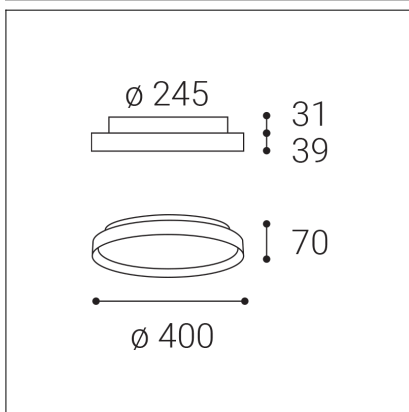

# MOON 40, N

<b>Code:</b> 1274876
<b>Color:</b> NICKEL / 7032
<b>Material:</b> METAL/PMMA
<b>Power:</b> 36W (30+6)
<b>Color temperature:</b> 2700K/3000K/4000K
<b>Lumen output:</b> 2100+420lm
<b>Efficacy:</b> 70lm/W
<b>Color rendering index:</b> 90+
<b>SDCM:</b> < 3
<b>Light beam angle:</b> 160°
<b>Light Source:</b> LED
<b>Dimmable:</b> ON/OFF
<b>LED lifetime:</b> L80B20 50.000h
<b>Driver:</b> 750 + 160 mA
<b>Voltage / Frequency:</b> 220-240V AC, 50-60Hz
<b>Dimensions luminaire:</b> d400x70 mm
<b>Product weight kg:</b> 2.9
<b>Package dimensions:</b> 460x460x95 mm
<b>Remark:</b> wall mountable - yes