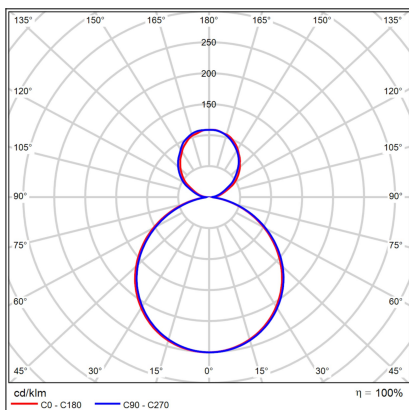

# MOON 40, N

<b>Code:</b> 1274876
<b>Color:</b> NICKEL / 7032
<b>Material:</b> METAL/PMMA
<b>Power:</b> 36W (30+6)
<b>Color temperature:</b> 2700K/3000K/4000K
<b>Lumen output:</b> 2100+420lm
<b>Efficacy:</b> 70lm/W
<b>Color rendering index:</b> 90+
<b>SDCM:</b> < 3
<b>Light beam angle:</b> 160°
<b>Light Source:</b> LED
<b>Dimmable:</b> ON/OFF
<b>LED lifetime:</b> L80B20 50.000h
<b>Driver:</b> 750 + 160 mA
<b>Voltage / Frequency:</b> 220-240V AC, 50-60Hz
<b>Dimensions luminaire:</b> d400x70 mm
<b>Product weight kg:</b> 2.9
<b>Package dimensions:</b> 460x460x95 mm
<b>Remark:</b> wall mountable - yes