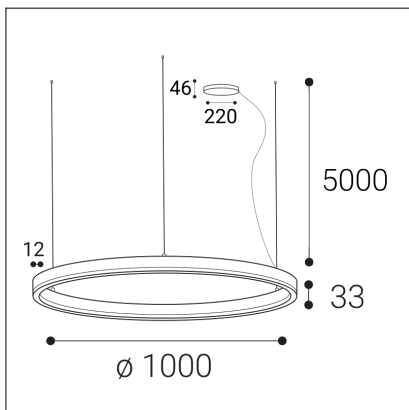

CIRCLE 100 P-Z, B

Code:	3273473D
Color:	BLACK / 9017
Material:	ALUMINIUM/PMMA
Power:	80W
Color temperature:	2700K/3000K/4000K
Lumen output:	7120lm
Efficacy:	89lm/W
Color rendering index:	90+
SDCM:	< 3
Light beam angle:	160°
Light Source:	LED
Dimmable:	DALI/PUSH
LED lifetime:	L80B20 50.000h
Driver:	2x 1050 mA
Voltage / Frequency:	220-240V AC, 50-60Hz
Dimensions luminaire:	d1000x33 mm
Product weight kg:	4.1
Packing carton:	1
Length suspension:	5000 mm
Package dimensions:	1080x1080x115 mm