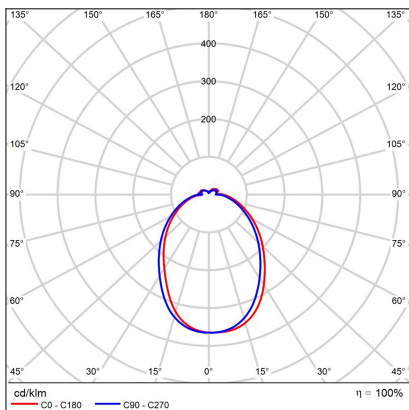

CIRCLE 100 P-Z, B

Code:	3273473D
Color:	BLACK / 9017
Material:	ALUMINIUM/PMMA
Power:	80W
Color temperature:	2700K/3000K/4000K
Lumen output:	7120lm
Efficacy:	89lm/W
Color rendering index:	90+
SDCM:	< 3
Light beam angle:	160°
Light Source:	LED
Dimmable:	DALI/PUSH
LED lifetime:	L80B20 50.000h
Driver:	2x 1050 mA
Voltage / Frequency:	220-240V AC, 50-60Hz
Dimensions luminaire:	d1000x33 mm
Product weight kg:	4.1
Packing carton:	1
Length suspension:	5000 mm
Package dimensions:	1080x1080x115 mm