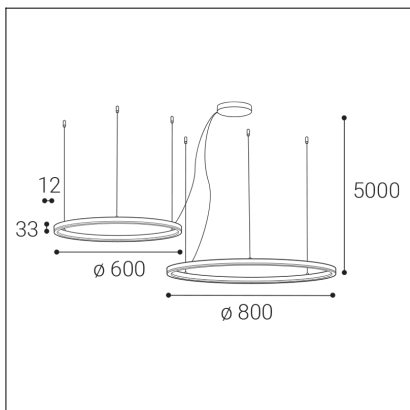

CIRCLE SET 2 P-Z, B

Code:	3274673D
Color:	BLACK / 9017
Material:	ALUMINIUM/PMMA
Power:	104W
Color temperature:	2700K/3000K/4000K
Lumen output:	9260lm
Efficacy:	89lm/W
Color rendering index:	90+
SDCM:	< 3
Light beam angle:	160°
Light Source:	LED
Dimmable:	DALI/PUSH
LED lifetime:	L80B20 50.000h
Driver:	1400 + 1000 mA
Voltage / Frequency:	220-240V AC, 50-60Hz
Dimensions luminaire:	d600+d800x33 mm
Product weight kg:	3.5
Packing carton:	1
Length suspension:	5000 mm
Package dimensions:	870x870x115 mm