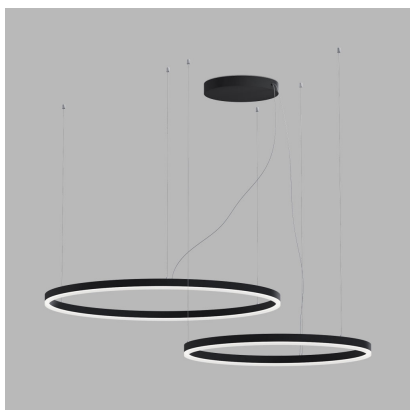

CIRCLE SET 2 P-Z, B

Code:	3274673D
Color:	BLACK / 9017
Material:	ALUMINIUM/PMMA
Power:	104W
Color temperature:	2700K/3000K/4000K
Lumen output:	9260lm
Efficacy:	89lm/W
Color rendering index:	90+
SDCM:	< 3
Light beam angle:	160°
Light Source:	LED
Dimmable:	DALI/PUSH
LED lifetime:	L80B20 50.000h
Driver:	1400 + 1000 mA
Voltage / Frequency:	220-240V AC, 50-60Hz
Dimensions luminaire:	d600+d800x33 mm
Product weight kg:	3.5
Packing carton:	1
Length suspension:	5000 mm
Package dimensions:	870x870x115 mm