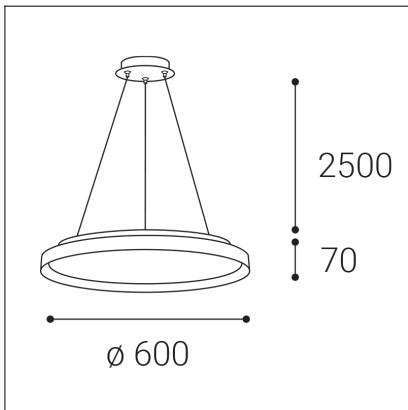

MOON 60 P/N-Z, W

Code:	3274971D
Color:	WHITE / 9003
Material:	METAL/PMMA
Power:	60W (50+10)
Color temperature:	2700K/3000K/4000K
Lumen output:	3500+700lm
Efficacy:	70lm/W
Color rendering index:	90+
SDCM:	< 3
Light beam angle:	160°
Light Source:	LED
Dimmable:	DALI/PUSH
LED lifetime:	L80B20 50.000h
Driver:	1200 + 250 mA
Voltage / Frequency:	220-240V AC, 50-60Hz
Dimensions luminaire:	d600x70 mm
Product weight kg:	8
Length suspension:	2500 mm
Package dimensions:	660x660x95+460x460x120 mm