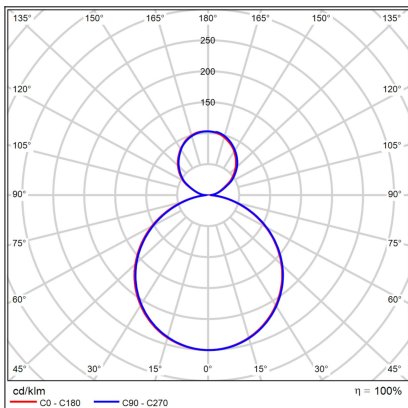

MOON 60 P/N-Z, W

Code:	3274971D
Color:	WHITE / 9003
Material:	METAL/PMMA
Power:	60W (50+10)
Color temperature:	2700K/3000K/4000K
Lumen output:	3500+700lm
Efficacy:	70lm/W
Color rendering index:	90+
SDCM:	< 3
Light beam angle:	160°
Light Source:	LED
Dimmable:	DALI/PUSH
LED lifetime:	L80B20 50.000h
Driver:	1200 + 250 mA
Voltage / Frequency:	220-240V AC, 50-60Hz
Dimensions luminaire:	d600x70 mm
Product weight kg:	8
Length suspension:	2500 mm
Package dimensions:	660x660x95+460x460x120 mm