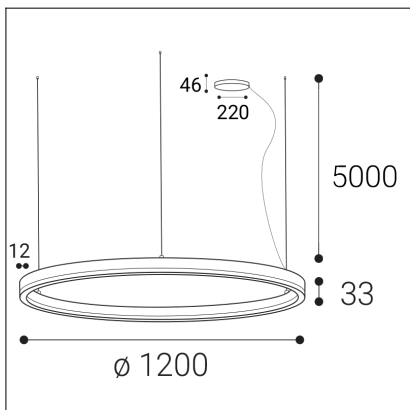

CIRCLE 120 P-Z, W

Code: 3273571D

Color: WHITE / 9003

Material: ALUMINIUM/PMMA

Power: 100W

Color temperature: 2700K/3000K/4000K

Lumen output: 8900lm

Efficacy: 89lm/W

Color rendering index: 90+

SDCM: < 3

Light beam angle: 160°

Light Source: LED

Dimmable: DALI/PUSH

LED lifetime: L80B20 50.000h

Driver: 2x 1200 mA

Voltage / Frequency: 220-240V AC, 50-60Hz

Dimensions luminaire: d1200x33 mm

Product weight kg: 5.2

Packing carton: 1

Length suspension: 5000 mm

Package dimensions: 1280x1280x115 mm