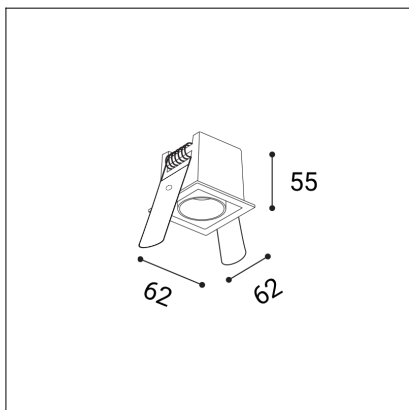

RIVA MAXI 1, W

Code: 2560651
Color: WHITE / 9003
Material: ALUMINIUM/PC
Power: 5W
Color temperature: 3000K/3500K/4000K
Lumen output: 400lm
Efficacy: 80lm/W
Color rendering index: 90+
SDCM: < 3
Light beam angle: 50°
Light Source: LED
Dimmable: ON/OFF
LED lifetime: L80B20 50.000h
Driver: 135 mA
Voltage / Frequency: 220-240V AC, 50-60Hz
Dimensions luminaire: 62x62x55 mm
Installation hole: 55 x 55 mm
Product weight kg: 0.2
Packing carton: 60
Package dimensions: 105x90x70 mm