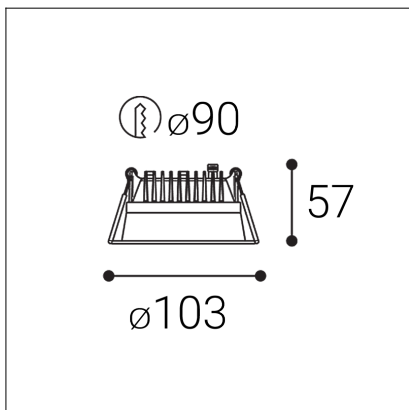

ZETA II XS, W

Code:	2550171DT
Color:	WHITE / 9003
Material:	ALUMINIUM/PMMA
Power:	10W
Color temperature:	2700K/3000K/4000K
Lumen output:	1000lm
Efficacy:	100lm/W
Color rendering index:	90+
SDCM:	< 3
Light beam angle:	90°
Unified Glare Rating:	< 19
Light Source:	LED
Dimmable:	TRIAC
LED lifetime:	L80B20 50.000h
Driver:	250 mA
Voltage / Frequency:	220-240V AC, 50-60Hz
Max. units per circuit output:	B10:46, B13:60, B16:74, B20:92, C10:66, C13:85, C16:105, C20:133
Dimensions luminaire:	d103x57 mm
Product weight kg:	0.4
Packing carton:	1
Package dimensions:	180x130x80 mm
Remark:	loop-in/loop-out