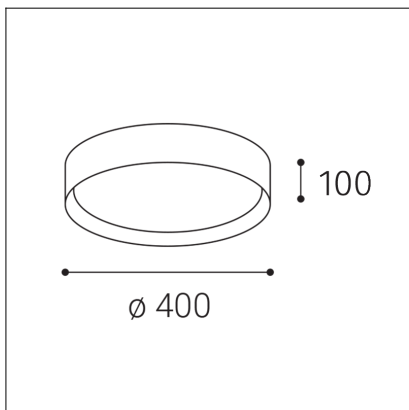

MILA 40, W

Code:	1272071D
Color:	WHITE / 9003
Material:	METAL/PMMA
Power:	30W
Color temperature:	2700K/3000K/4000K
Lumen output:	2010lm
Efficacy:	67lm/W
Color rendering index:	90+
SDCM:	< 3
Light beam angle:	160°
Light Source:	LED
Dimmable:	DALI/PUSH
LED lifetime:	L80B20 50.000h
Driver:	950 mA
Voltage / Frequency:	220-240V AC, 50-60Hz
Dimensions luminaire:	d400x100 mm
Product weight kg:	2.2
Package dimensions:	440x440x115 mm