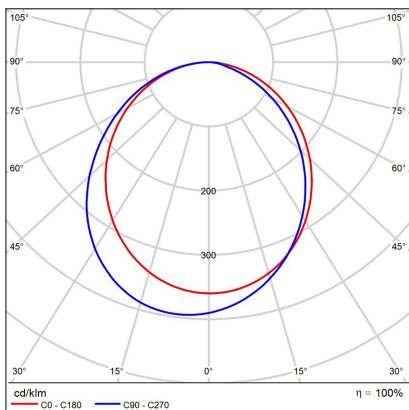

MILA 40, W

Code:	1272071D
Color:	WHITE / 9003
Material:	METAL/PMMA
Power:	30W
Color temperature:	2700K/3000K/4000K
Lumen output:	2010lm
Efficacy:	67lm/W
Color rendering index:	90+
SDCM:	< 3
Light beam angle:	160°
Light Source:	LED
Dimmable:	DALI/PUSH
LED lifetime:	L80B20 50.000h
Driver:	950 mA
Voltage / Frequency:	220-240V AC, 50-60Hz
Dimensions luminaire:	d400x100 mm
Product weight kg:	2.2
Package dimensions:	440x440x115 mm