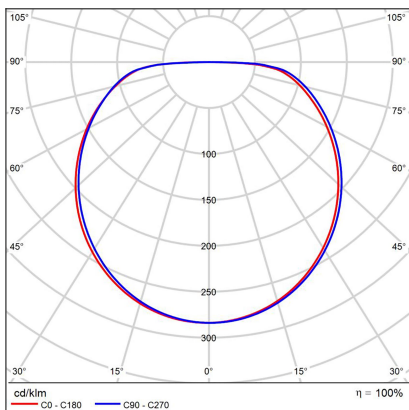

BELLA SLIM 78, G

Code:	1271777DT
Color:	GOLD / 1036
Material:	ALUMINIUM/PMMA
Power:	60W
Color temperature:	2700K/3000K/4000K
Lumen output:	4200lm
Efficacy:	70lm/W
Color rendering index:	90+
SDCM:	< 3
Light beam angle:	160°
Light Source:	LED
Dimmable:	TRIAC
LED lifetime:	L80B20 50.000h
Driver:	2x 750 mA
Voltage / Frequency:	220-240V AC, 50-60Hz
Dimensions luminaire:	d780x60 mm
Product weight kg:	5.2
Package dimensions:	820x820x86 mm
Remark:	wall mountable - yes