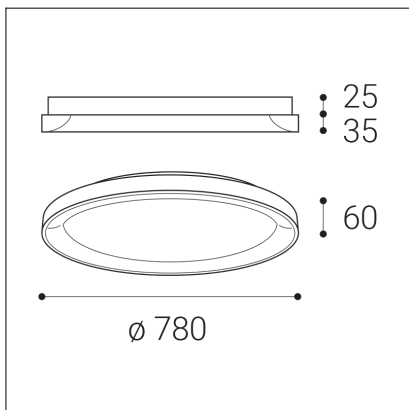

BELLA SLIM 78, G

Code:	1271777DT
Color:	GOLD / 1036
Material:	ALUMINIUM/PMMA
Power:	60W
Color temperature:	2700K/3000K/4000K
Lumen output:	4200lm
Efficacy:	70lm/W
Color rendering index:	90+
SDCM:	< 3
Light beam angle:	160°
Light Source:	LED
Dimmable:	TRIAC
LED lifetime:	L80B20 50.000h
Driver:	2x 750 mA
Voltage / Frequency:	220-240V AC, 50-60Hz
Dimensions luminaire:	d780x60 mm
Product weight kg:	5.2
Package dimensions:	820x820x86 mm
Remark:	wall mountable - yes