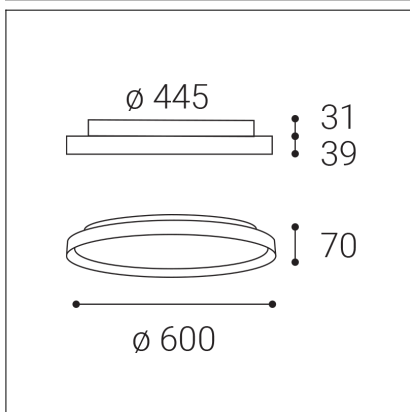

MOON 60, N

Code: 1274976D
Color: NICKEL / 7032
Material: METAL/PMMA
Power: 60W (50+10)
Color temperature: 2700K/3000K/4000K
Lumen output: 3500+700lm
Efficacy: 70lm/W
Color rendering index: 90+
SDCM: < 3
Light beam angle: 160°
Light Source: LED
Dimmable: DALI/PUSH
LED lifetime: L80B20 50.000h
Driver: 1200 + 250 mA
Voltage / Frequency: 220-240V AC, 50-60Hz
Dimensions luminaire: d600x70 mm
Product weight kg: 5.5
Package dimensions: 660x660x95 mm
Remark: wall mountable - yes