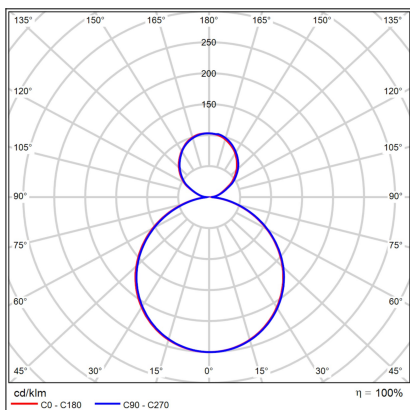

MOON 60, N

Code: 1274976D
Color: NICKEL / 7032
Material: METAL/PMMA
Power: 60W (50+10)
Color temperature: 2700K/3000K/4000K
Lumen output: 3500+700lm
Efficacy: 70lm/W
Color rendering index: 90+
SDCM: < 3
Light beam angle: 160°
Light Source: LED
Dimmable: DALI/PUSH
LED lifetime: L80B20 50.000h
Driver: 1200 + 250 mA
Voltage / Frequency: 220-240V AC, 50-60Hz
Dimensions luminaire: d600x70 mm
Product weight kg: 5.5
Package dimensions: 660x660x95 mm
Remark: wall mountable - yes