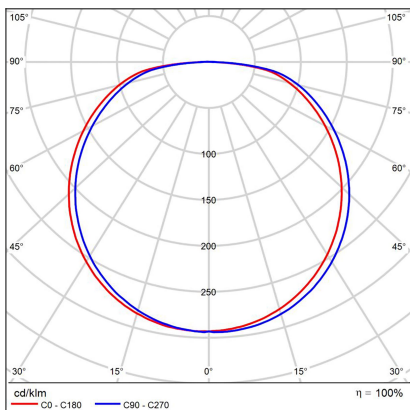

BELLA SLIM 98 P-Z, B

Code: 3273373DT

Color: BLACK / 9017

Material: ALUMINIUM/PMMA

Power: 80W

Color temperature: 2700K/3000K/4000K

Lumen output: 5600lm

Efficacy: 70lm/W

Color rendering index: 90+

SDCM: < 3

Light beam angle: 160°

Light Source: LED

Dimmable: TRIAC

LED lifetime: L80B20 50.000h

Driver: 2x 950 mA

Voltage / Frequency: 220-240V AC, 50-60Hz

Dimensions luminaire: d980x35 mm

Product weight kg: 5.2

Length suspension: 2500 mm

Package dimensions: 1050x1050x100 mm