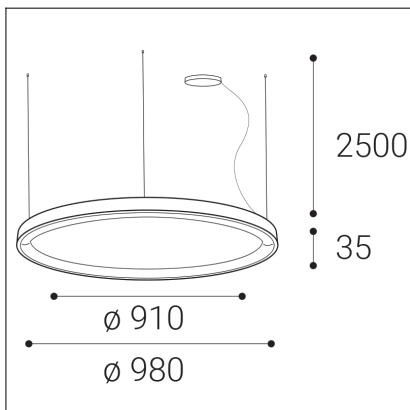

BELLA SLIM 98 P-Z, B

Code: 3273373DT

Color: BLACK / 9017

Material: ALUMINIUM/PMMA

Power: 80W

Color temperature: 2700K/3000K/4000K

Lumen output: 5600lm

Efficacy: 70lm/W

Color rendering index: 90+

SDCM: < 3

Light beam angle: 160°

Light Source: LED

Dimmable: TRIAC

LED lifetime: L80B20 50.000h

Driver: 2x 950 mA

Voltage / Frequency: 220-240V AC, 50-60Hz

Dimensions luminaire: d980x35 mm

Product weight kg: 5.2

Length suspension: 2500 mm

Package dimensions: 1050x1050x100 mm