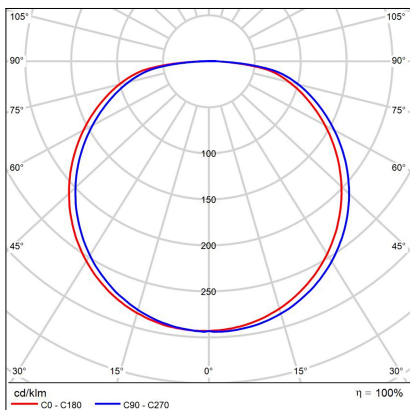

# BELLA SLIM 48, B

<b>Code:</b> 1271673DT
<b>Color:</b> BLACK / 9017
<b>Material:</b> ALUMINIUM/PMMA
<b>Power:</b> 38W
<b>Color temperature:</b> 2700K/3000K/4000K
<b>Lumen output:</b> 2660lm
<b>Efficacy:</b> 70lm/W
<b>Color rendering index:</b> 90+
<b>SDCM:</b> < 3
<b>Light beam angle:</b> 160°
<b>Light Source:</b> LED
<b>Dimmable:</b> TRIAC
<b>LED lifetime:</b> L80B20 50.000h
<b>Driver:</b> 950 mA
<b>Voltage / Frequency:</b> 220-240V AC, 50-60Hz
<b>Dimensions luminaire:</b> d480x60 mm
<b>Product weight kg:</b> 2.4
<b>Package dimensions:</b> 520x520x85 mm
<b>Remark:</b> wall mountable - yes