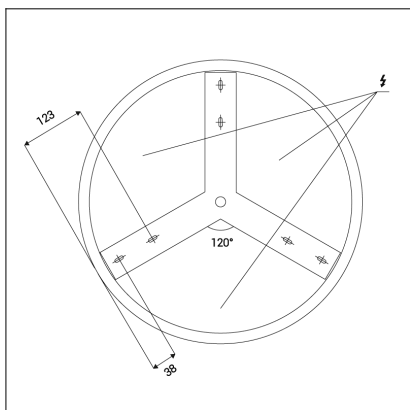

# BELLA SLIM 48, B

<b>Code:</b> 1271673DT
<b>Color:</b> BLACK / 9017
<b>Material:</b> ALUMINIUM/PMMA
<b>Power:</b> 38W
<b>Color temperature:</b> 2700K/3000K/4000K
<b>Lumen output:</b> 2660lm
<b>Efficacy:</b> 70lm/W
<b>Color rendering index:</b> 90+
<b>SDCM:</b> < 3
<b>Light beam angle:</b> 160°
<b>Light Source:</b> LED
<b>Dimmable:</b> TRIAC
<b>LED lifetime:</b> L80B20 50.000h
<b>Driver:</b> 950 mA
<b>Voltage / Frequency:</b> 220-240V AC, 50-60Hz
<b>Dimensions luminaire:</b> d480x60 mm
<b>Product weight kg:</b> 2.4
<b>Package dimensions:</b> 520x520x85 mm
<b>Remark:</b> wall mountable - yes