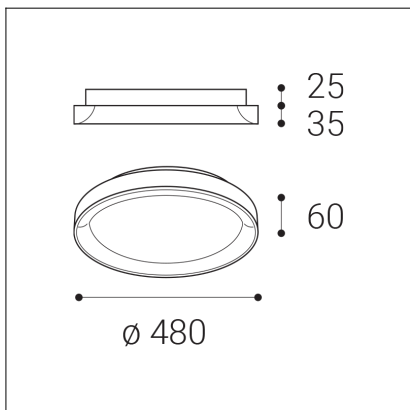

# BELLA SLIM 48, B

<b>Code:</b> 1271673DT
<b>Color:</b> BLACK / 9017
<b>Material:</b> ALUMINIUM/PMMA
<b>Power:</b> 38W
<b>Color temperature:</b> 2700K/3000K/4000K
<b>Lumen output:</b> 2660lm
<b>Efficacy:</b> 70lm/W
<b>Color rendering index:</b> 90+
<b>SDCM:</b> < 3
<b>Light beam angle:</b> 160°
<b>Light Source:</b> LED
<b>Dimmable:</b> TRIAC
<b>LED lifetime:</b> L80B20 50.000h
<b>Driver:</b> 950 mA
<b>Voltage / Frequency:</b> 220-240V AC, 50-60Hz
<b>Dimensions luminaire:</b> d480x60 mm
<b>Product weight kg:</b> 2.4
<b>Package dimensions:</b> 520x520x85 mm
<b>Remark:</b> wall mountable - yes