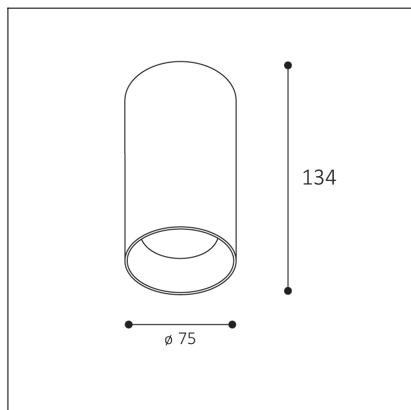

TINY II L, W

Code:	1480551D
Color:	WHITE / 9016
Material:	ALUMINIUM/PMMA
Power:	8W
Color temperature:	3000K/3500K/4000K
Lumen output:	720lm
Efficacy:	90lm/W
Color rendering index:	90+
SDCM:	< 3
Light beam angle:	38°
Light Source:	LED
Dimmable:	DALI/PUSH
LED lifetime:	L80 B20 50.000h
Driver:	200 mA
Voltage / Frequency:	220-240V AC, 50-60Hz
Dimensions luminaire:	d75x134 mm
Product weight kg:	0.5
Package dimensions:	80x80x115 mm
Remark:	wall mountable - yes