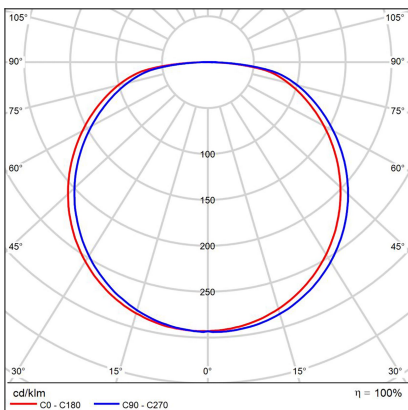

BELLA SLIM 58, W

Code:	1273171
Color:	WHITE / 9003
Material:	ALUMINIUM/PMMA
Power:	48W
Color temperature:	2700K/3000K/4000K
Lumen output:	3360lm
Efficacy:	70lm/W
Color rendering index:	90+
SDCM:	< 3
Light beam angle:	160°
Light Source:	LED
Dimmable:	ON/OFF
LED lifetime:	L80B20 50.000h
Driver:	1200 mA
Voltage / Frequency:	220-240V AC, 50-60Hz
Dimensions luminaire:	d580x60 mm
Product weight kg:	3.5
Package dimensions:	620x620x90 mm
Remark:	wall mountable - yes