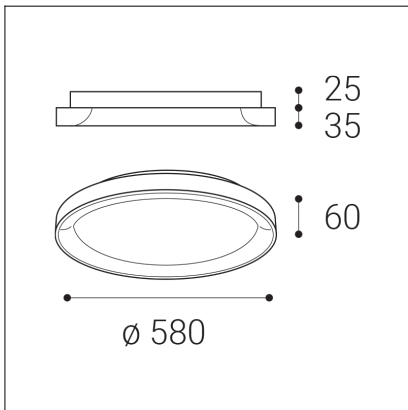

BELLA SLIM 58, W

Code:	1273171
Color:	WHITE / 9003
Material:	ALUMINIUM/PMMA
Power:	48W
Color temperature:	2700K/3000K/4000K
Lumen output:	3360lm
Efficacy:	70lm/W
Color rendering index:	90+
SDCM:	< 3
Light beam angle:	160°
Light Source:	LED
Dimmable:	ON/OFF
LED lifetime:	L80B20 50.000h
Driver:	1200 mA
Voltage / Frequency:	220-240V AC, 50-60Hz
Dimensions luminaire:	d580x60 mm
Product weight kg:	3.5
Package dimensions:	620x620x90 mm
Remark:	wall mountable - yes