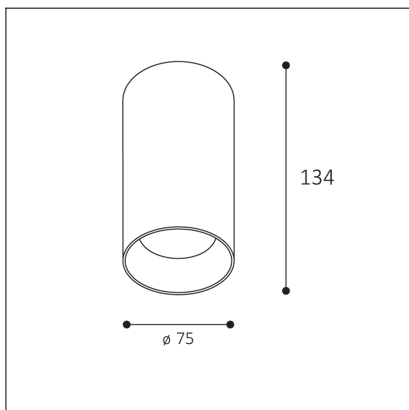

TINY II L, G

Code:	1480527
Color:	GOLD / 1036
Material:	ALUMINIUM/PMMA
Power:	8W
Color temperature:	2700K
Lumen output:	720lm
Efficacy:	90lm/W
Color rendering index:	90+
SDCM:	< 3
Light beam angle:	38°
Light Source:	LED
Dimmable:	ON/OFF
LED lifetime:	L80 B20 50.000h
Driver:	200 mA
Voltage / Frequency:	220-240V AC, 50-60Hz
Dimensions luminaire:	d75x134 mm
Product weight kg:	0.5
Package dimensions:	80x80x115 mm
Remark:	wall mountable - yes