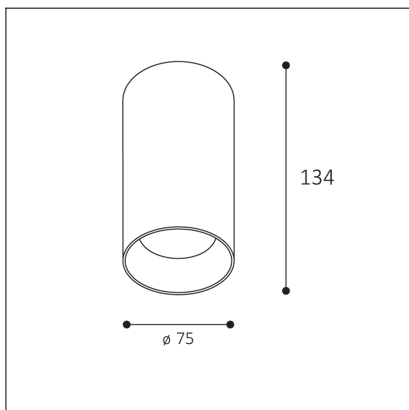

TINY II L, G

Code:	1480527D
Color:	GOLD / 1036
Material:	ALUMINIUM/PMMA
Power:	8W
Color temperature:	2700K
Lumen output:	720lm
Efficacy:	90lm/W
Color rendering index:	90+
SDCM:	< 3
Light beam angle:	38°
Light Source:	LED
Dimmable:	DALI/PUSH
LED lifetime:	L80 B20 50.000h
Driver:	200 mA
Voltage / Frequency:	220-240V AC, 50-60Hz
Dimensions luminaire:	d75x134 mm
Product weight kg:	0.5
Package dimensions:	80x80x115 mm
Remark:	wall mountable - yes