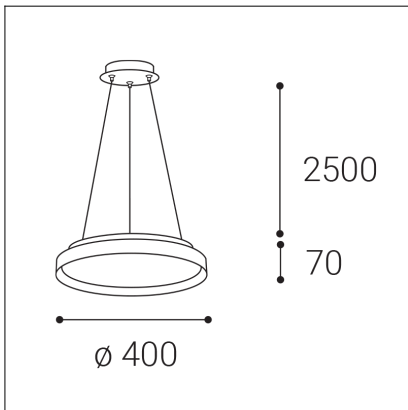

# MOON 40 P/N-Z, W

<b>Code:</b>	3274871DT
<b>Color:</b>	WHITE / 9003
<b>Material:</b>	METAL/PMMA
<b>Power:</b>	36W (30+6)
<b>Color temperature:</b>	2700K/3000K/4000K
<b>Lumen output:</b>	2100+420lm
<b>Efficacy:</b>	70lm/W
<b>Color rendering index:</b>	90+
<b>SDCM:</b>	< 3
<b>Light beam angle:</b>	160°
<b>Light Source:</b>	LED
<b>Dimmable:</b>	TRIAC
<b>LED lifetime:</b>	L80B20 50.000h
<b>Driver:</b>	750 + 200 mA
<b>Voltage / Frequency:</b>	220-240V AC, 50-60Hz
<b>Dimensions luminaire:</b>	d400x70 mm
<b>Product weight kg:</b>	3.9
<b>Length suspension:</b>	2500 mm
<b>Package dimensions:</b>	460x460x95+270x270x100 mm