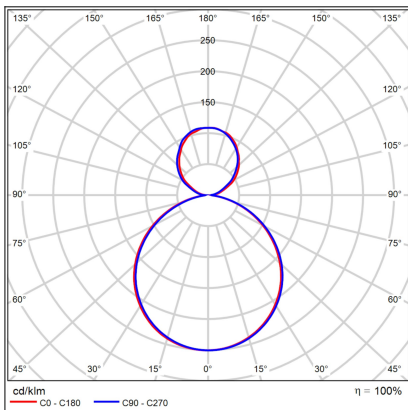

# MOON 40 P/N-Z, W

<b>Code:</b>	3274871DT
<b>Color:</b>	WHITE / 9003
<b>Material:</b>	METAL/PMMA
<b>Power:</b>	36W (30+6)
<b>Color temperature:</b>	2700K/3000K/4000K
<b>Lumen output:</b>	2100+420lm
<b>Efficacy:</b>	70lm/W
<b>Color rendering index:</b>	90+
<b>SDCM:</b>	< 3
<b>Light beam angle:</b>	160°
<b>Light Source:</b>	LED
<b>Dimmable:</b>	TRIAC
<b>LED lifetime:</b>	L80B20 50.000h
<b>Driver:</b>	750 + 200 mA
<b>Voltage / Frequency:</b>	220-240V AC, 50-60Hz
<b>Dimensions luminaire:</b>	d400x70 mm
<b>Product weight kg:</b>	3.9
<b>Length suspension:</b>	2500 mm
<b>Package dimensions:</b>	460x460x95+270x270x100 mm