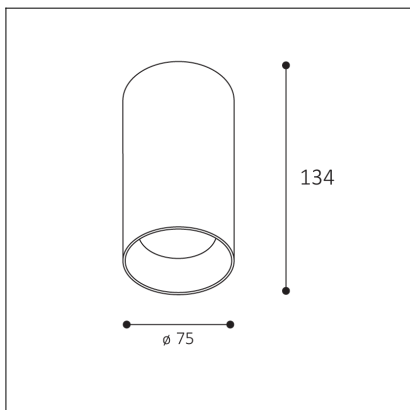

TINY II L, CF

Code:	1480528DT
Color:	COFFEE / 8025
Material:	ALUMINIUM/PMMA
Power:	11W
Color temperature:	2700K
Lumen output:	970lm
Efficacy:	90lm/W
Color rendering index:	90+
SDCM:	< 3
Light beam angle:	38°
Light Source:	LED
Dimmable:	TRIAC
LED lifetime:	L80 B20 50.000h
Driver:	260 mA
Voltage / Frequency:	220-240V AC, 50-60Hz
Dimensions luminaire:	d75x134 mm
Product weight kg:	0.5
Package dimensions:	80x80x115 mm
Remark:	wall mountable - yes