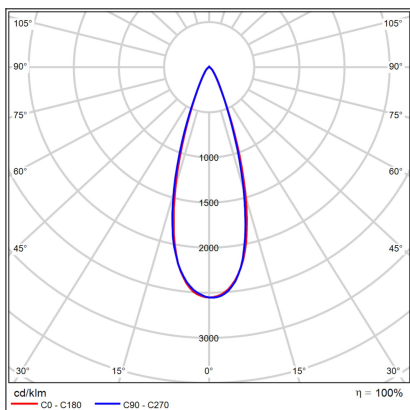

TINY II L, CF

Code:	1480528DT
Color:	COFFEE / 8025
Material:	ALUMINIUM/PMMA
Power:	11W
Color temperature:	2700K
Lumen output:	970lm
Efficacy:	90lm/W
Color rendering index:	90+
SDCM:	< 3
Light beam angle:	38°
Light Source:	LED
Dimmable:	TRIAC
LED lifetime:	L80 B20 50.000h
Driver:	260 mA
Voltage / Frequency:	220-240V AC, 50-60Hz
Dimensions luminaire:	d75x134 mm
Product weight kg:	0.5
Package dimensions:	80x80x115 mm
Remark:	wall mountable - yes