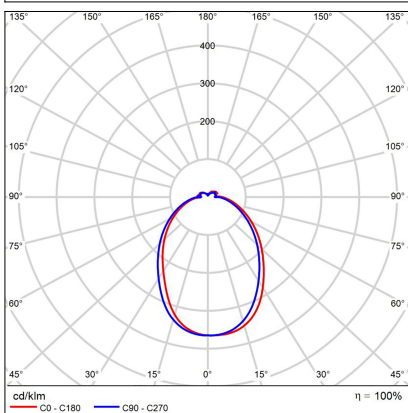

CIRCLE 80 P-Z, W

Code:	3271071D
Color:	WHITE / 9003
Material:	ALUMINIUM/PMMA
Power:	62W
Color temperature:	2700K/3000K/4000K
Lumen output:	5540lm
Efficacy:	89lm/W
Color rendering index:	90+
SDCM:	< 3
Light beam angle:	160°
Light Source:	LED
Dimmable:	DALI/PUSH
LED lifetime:	L80B20 50.000h
Driver:	1400 mA
Voltage / Frequency:	220-240V AC, 50-60Hz
Dimensions luminaire:	d800x33 mm
Product weight kg:	2.2
Packing carton:	1
Length suspension:	5000 mm
Package dimensions:	875x875x115 mm