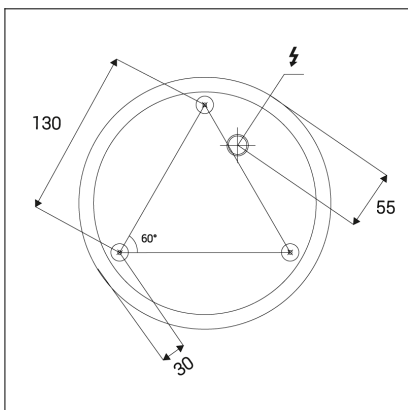

CIRCLE 80 P-Z, W

Code:	3271071D
Color:	WHITE / 9003
Material:	ALUMINIUM/PMMA
Power:	62W
Color temperature:	2700K/3000K/4000K
Lumen output:	5540lm
Efficacy:	89lm/W
Color rendering index:	90+
SDCM:	< 3
Light beam angle:	160°
Light Source:	LED
Dimmable:	DALI/PUSH
LED lifetime:	L80B20 50.000h
Driver:	1400 mA
Voltage / Frequency:	220-240V AC, 50-60Hz
Dimensions luminaire:	d800x33 mm
Product weight kg:	2.2
Packing carton:	1
Length suspension:	5000 mm
Package dimensions:	875x875x115 mm