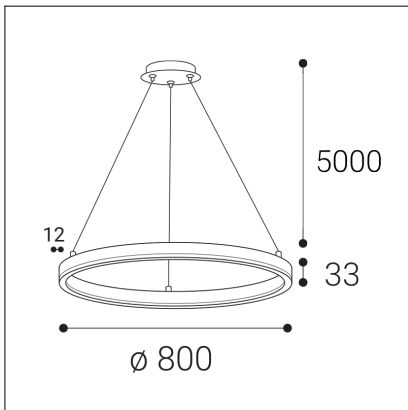

CIRCLE 80 P-Z, W

Code:	3271071D
Color:	WHITE / 9003
Material:	ALUMINIUM/PMMA
Power:	62W
Color temperature:	2700K/3000K/4000K
Lumen output:	5540lm
Efficacy:	89lm/W
Color rendering index:	90+
SDCM:	< 3
Light beam angle:	160°
Light Source:	LED
Dimmable:	DALI/PUSH
LED lifetime:	L80B20 50.000h
Driver:	1400 mA
Voltage / Frequency:	220-240V AC, 50-60Hz
Dimensions luminaire:	d800x33 mm
Product weight kg:	2.2
Packing carton:	1
Length suspension:	5000 mm
Package dimensions:	875x875x115 mm