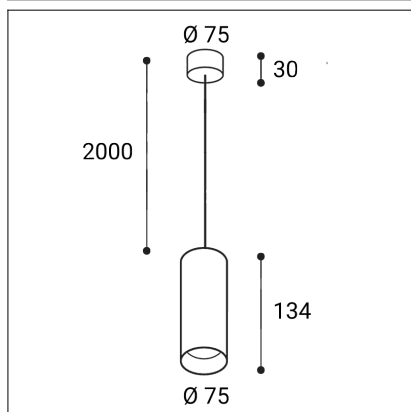

TINY II L Z, G

Code: 3480527
Color: GOLD / 1036
Material: ALUMINIUM/PMMA
Power: 8W
Color temperature: 2700K
Lumen output: 720lm
Efficacy: 90lm/W
Color rendering index: 90+
SDCM: < 3
Light beam angle: 38°
Light Source: LED
Dimmable: ON/OFF
LED lifetime: L80 B20 50.000h
Driver: 200 mA
Voltage / Frequency: 220-240V AC, 50-60Hz
Dimensions luminaire: d75x134 mm
Product weight kg: 0.6
Length suspension: 2000 mm
Package dimensions: 80x80x115+140x120x70 mm