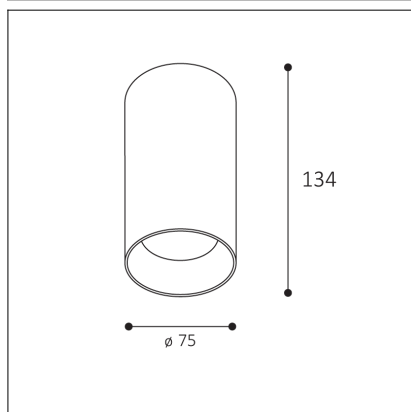

# TINY II L, CF

<b>Code:</b> 1480558DT
<b>Color:</b> COFFEE / 8025
<b>Material:</b> ALUMINIUM/PMMA
<b>Power:</b> 11W
<b>Color temperature:</b> 3000K/3500K/4000K
<b>Lumen output:</b> 970lm
<b>Efficacy:</b> 90lm/W
<b>Color rendering index:</b> 90+
<b>SDCM:</b> < 3
<b>Light beam angle:</b> 38°
<b>Light Source:</b> LED
<b>Dimmable:</b> TRIAC
<b>LED lifetime:</b> L80 B20 50.000h
<b>Driver:</b> 260 mA
<b>Voltage / Frequency:</b> 220-240V AC, 50-60Hz
<b>Dimensions luminaire:</b> d75x134 mm
<b>Product weight kg:</b> 0.5
<b>Package dimensions:</b> 80x80x115 mm
<b>Remark:</b> wall mountable - yes