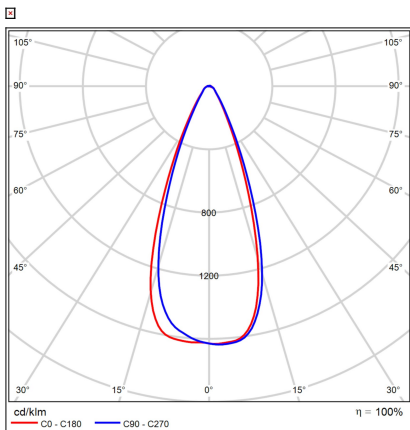

# HERO, B

<b>Code:</b>	6095033DT
<b>Color:</b>	BLACK / 9005
<b>Material:</b>	ALUMINIUM/PMMA
<b>Power:</b>	28W
<b>Color temperature:</b>	3000K
<b>Lumen output:</b>	3500lm
<b>Efficacy:</b>	125lm/W
<b>Color rendering index:</b>	90+
<b>SDCM:</b>	< 3
<b>Light beam angle:</b>	45°
<b>Light Source:</b>	LED
<b>Dimmable:</b>	TRIAC
<b>LED lifetime:</b>	L80 B20 50.000h
<b>Driver:</b>	700 mA
<b>Voltage / Frequency:</b>	220-240V AC, 50-60Hz
<b>Dimensions luminaire:</b>	d85x100 mm
<b>Product weight kg:</b>	0.7
<b>Package dimensions:</b>	185x185x110 mm
<b>Remark:</b>	Compatible with GLOBAL, STUCCHI, POWERGEAR, EUTRAC, IVELA