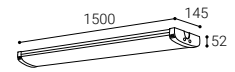

RUDY

RUDY

RUDY 120

	#	W	K	lm	
	1222551	16-28*	3000/3500/4000	2240-3920	-
	1222551D	28	3000/3500/4000	3920	DALI/PUSH

 120°
  < 20 m²

RUDY 150

	#	W	K	lm	
	1222651	28-50*	3000/3500/4000	3920-7000	-
	1222651D	50	3000/3500/4000	7000	DALI/PUSH

 120°
  < 30 m²

* Adjustable power