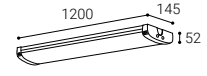

RUDY

RUDY

RUDY 120

	#	W	K	lm	
	1222551	16-28*	3000/3500/4000	2240-3920	-
	1222551D	28	3000/3500/4000	3920	DALI/PUSH

 120°
  < 20 m²

RUDY 150

	#	W	K	lm	
	1222651	28-50*	3000/3500/4000	3920-7000	-
	1222651D	50	3000/3500/4000	7000	DALI/PUSH

 120°
  < 30 m²

* Adjustable power