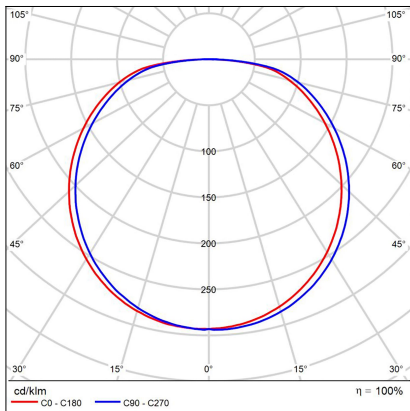

BELLA SLIM 58 P-Z, G

Code:	3273277
Color:	GOLD / 1036
Material:	ALUMINIUM/PMMA
Power:	48W
Color temperature:	2700K/3000K/4000K
Lumen output:	3360lm
Efficacy:	70lm/W
Color rendering index:	90+
SDCM:	< 3
Light beam angle:	160°
Light Source:	LED
Dimmable:	ON/OFF
LED lifetime:	L80B20 50.000h
Driver:	1200 mA
Voltage / Frequency:	220-240V AC, 50-60Hz
Dimensions luminaire:	d580x35 mm
Product weight kg:	2
Length suspension:	2500 mm
Package dimensions:	630x630x100 mm