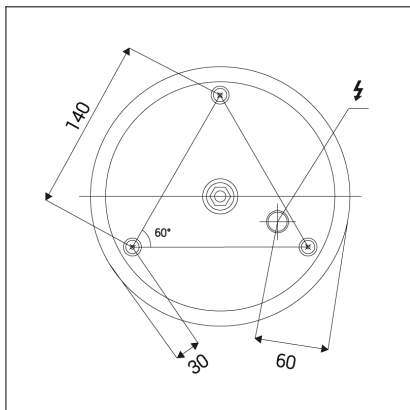

BELLA SLIM 58 P-Z, G

Code:	3273277
Color:	GOLD / 1036
Material:	ALUMINIUM/PMMA
Power:	48W
Color temperature:	2700K/3000K/4000K
Lumen output:	3360lm
Efficacy:	70lm/W
Color rendering index:	90+
SDCM:	< 3
Light beam angle:	160°
Light Source:	LED
Dimmable:	ON/OFF
LED lifetime:	L80B20 50.000h
Driver:	1200 mA
Voltage / Frequency:	220-240V AC, 50-60Hz
Dimensions luminaire:	d580x35 mm
Product weight kg:	2
Length suspension:	2500 mm
Package dimensions:	630x630x100 mm