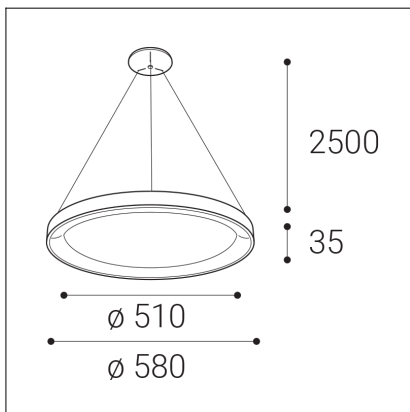

BELLA SLIM 58 P-Z, G

Code:	3273277
Color:	GOLD / 1036
Material:	ALUMINIUM/PMMA
Power:	48W
Color temperature:	2700K/3000K/4000K
Lumen output:	3360lm
Efficacy:	70lm/W
Color rendering index:	90+
SDCM:	< 3
Light beam angle:	160°
Light Source:	LED
Dimmable:	ON/OFF
LED lifetime:	L80B20 50.000h
Driver:	1200 mA
Voltage / Frequency:	220-240V AC, 50-60Hz
Dimensions luminaire:	d580x35 mm
Product weight kg:	2
Length suspension:	2500 mm
Package dimensions:	630x630x100 mm