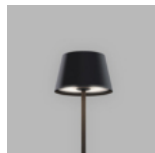

ROXY MINI

ROXY MINI	#	W	K	lm	☾
	A132551	2	2200/3000	150	TOUCH DIM

W

100°

< 1 m²

IP 65

CRI 80+

200

ø 75

ROXY MINI	#	W	K	lm	☾
	A132553	2	2200/3000	150	TOUCH DIM

B

100°

< 1 m²

IP 65

CRI 80+

200

ø 75

CHARGER TABLE

	#
	A139903

B

Detail