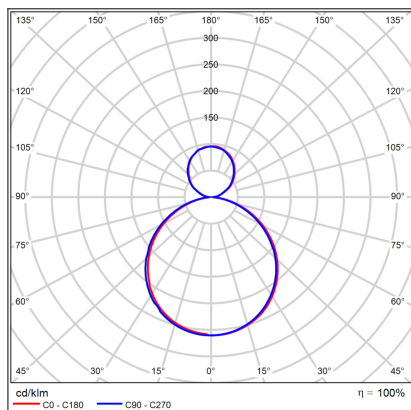

TORO 40 P/N-Z, CF

Code:	3275878D
Color:	COFFEE / 8025
Material:	ALUMINIUM/PC
Power:	32+8W
Color temperature:	2700K/3000K/4000K
Lumen output:	2400+600lm
Efficacy:	75lm/W
Color rendering index:	90+
SDCM:	< 3
Light beam angle:	160°
Light Source:	LED
Dimmable:	DALI/PUSH
LED lifetime:	L80B20 50.000h
Driver:	900 + 200 mA
Voltage / Frequency:	220-240V AC, 50-60Hz
Dimensions luminaire:	d400x55 + 30 mm
Product weight kg:	3.4
Length suspension:	2500 mm
Package dimensions:	440x440x110+270x270x100 mm