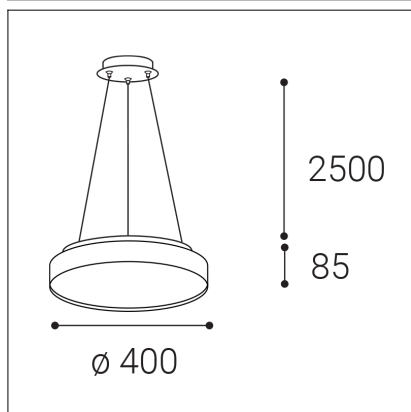

TORO 40 P/N-Z, CF

Code:	3275878D
Color:	COFFEE / 8025
Material:	ALUMINIUM/PC
Power:	32+8W
Color temperature:	2700K/3000K/4000K
Lumen output:	2400+600lm
Efficacy:	75lm/W
Color rendering index:	90+
SDCM:	< 3
Light beam angle:	160°
Light Source:	LED
Dimmable:	DALI/PUSH
LED lifetime:	L80B20 50.000h
Driver:	900 + 200 mA
Voltage / Frequency:	220-240V AC, 50-60Hz
Dimensions luminaire:	d400x55 + 30 mm
Product weight kg:	3.4
Length suspension:	2500 mm
Package dimensions:	440x440x110+270x270x100 mm