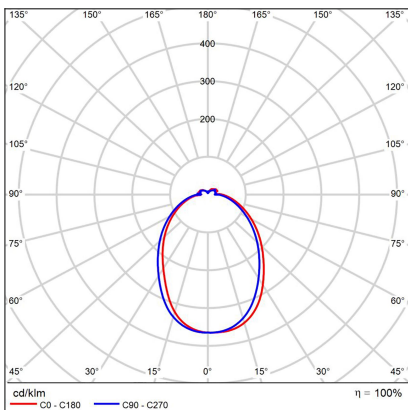

CIRCLE 80 P-Z/ST, B

Code: 3276273D

Color: BLACK / 9017

Material: ALUMINIUM/PMMA

Power: 62W

Color temperature: 2700K/3000K/4000K

Lumen output: 5540lm

Efficacy: 89lm/W

Color rendering index: 90+

SDCM: < 3

Light beam angle: 160°

Light Source: LED

Dimmable: DALI/PUSH

LED lifetime: L80B20 50.000h

Driver: 1400 mA

Voltage / Frequency: 220-240V AC, 50-60Hz

Dimensions luminaire: d800x33 mm

Product weight kg: 2.2

Packing carton: 1

Length suspension: 5000 mm

Package dimensions: 875x875x115 mm