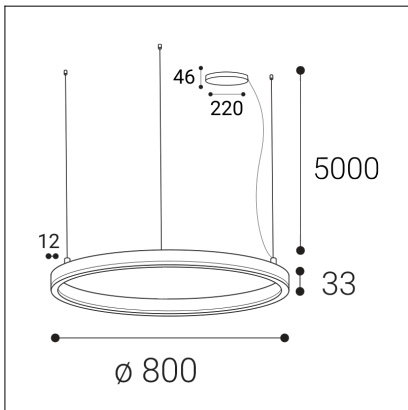

CIRCLE 80 P-Z/ST, B

Code: 3276273D

Color: BLACK / 9017

Material: ALUMINIUM/PMMA

Power: 62W

Color temperature: 2700K/3000K/4000K

Lumen output: 5540lm

Efficacy: 89lm/W

Color rendering index: 90+

SDCM: < 3

Light beam angle: 160°

Light Source: LED

Dimmable: DALI/PUSH

LED lifetime: L80B20 50.000h

Driver: 1400 mA

Voltage / Frequency: 220-240V AC, 50-60Hz

Dimensions luminaire: d800x33 mm

Product weight kg: 2.2

Packing carton: 1

Length suspension: 5000 mm

Package dimensions: 875x875x115 mm