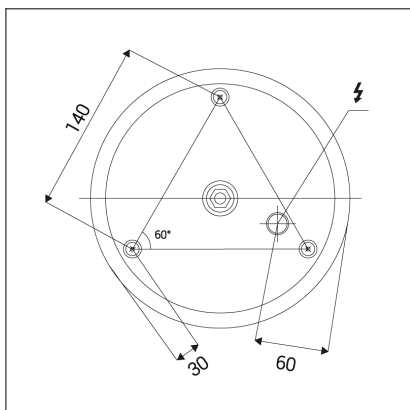

BELLA SLIM 48 P-Z, B

Code:	3271873
Color:	BLACK / 9017
Material:	ALUMINIUM/PMMA
Power:	38W
Color temperature:	2700K/3000K/4000K
Lumen output:	2660lm
Efficacy:	70lm/W
Color rendering index:	90+
SDCM:	< 3
Light beam angle:	160°
Light Source:	LED
Dimmable:	ON/OFF
LED lifetime:	L80B20 50.000h
Driver:	950 mA
Voltage / Frequency:	220-240V AC, 50-60Hz
Dimensions luminaire:	d480x35 mm
Product weight kg:	1.7
Length suspension:	2500 mm
Package dimensions:	520x520x95 mm