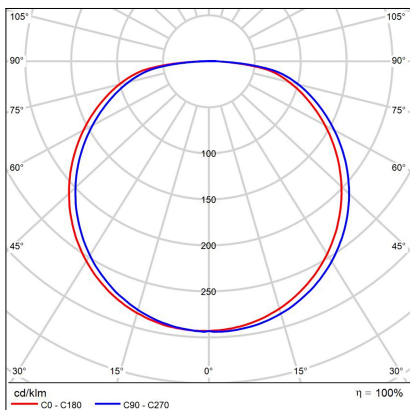

BELLA SLIM 48 P-Z, B

Code:	3271873
Color:	BLACK / 9017
Material:	ALUMINIUM/PMMA
Power:	38W
Color temperature:	2700K/3000K/4000K
Lumen output:	2660lm
Efficacy:	70lm/W
Color rendering index:	90+
SDCM:	< 3
Light beam angle:	160°
Light Source:	LED
Dimmable:	ON/OFF
LED lifetime:	L80B20 50.000h
Driver:	950 mA
Voltage / Frequency:	220-240V AC, 50-60Hz
Dimensions luminaire:	d480x35 mm
Product weight kg:	1.7
Length suspension:	2500 mm
Package dimensions:	520x520x95 mm