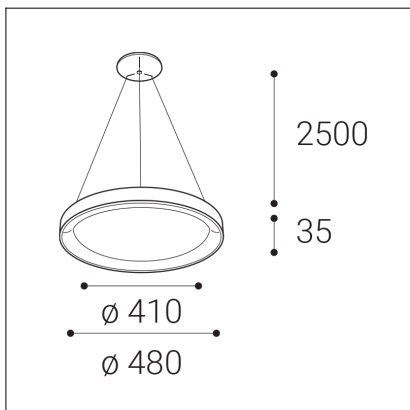

BELLA SLIM 48 P-Z, B

Code:	3271873
Color:	BLACK / 9017
Material:	ALUMINIUM/PMMA
Power:	38W
Color temperature:	2700K/3000K/4000K
Lumen output:	2660lm
Efficacy:	70lm/W
Color rendering index:	90+
SDCM:	< 3
Light beam angle:	160°
Light Source:	LED
Dimmable:	ON/OFF
LED lifetime:	L80B20 50.000h
Driver:	950 mA
Voltage / Frequency:	220-240V AC, 50-60Hz
Dimensions luminaire:	d480x35 mm
Product weight kg:	1.7
Length suspension:	2500 mm
Package dimensions:	520x520x95 mm