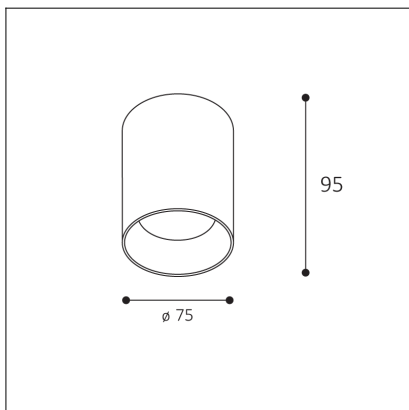

TINY II M, G

| | |
|-------------------------------|----------------------|
| Code: | 1480427DT |
| Color: | GOLD / 1036 |
| Material: | ALUMINIUM/PMMA |
| Power: | 11W |
| Color temperature: | 2700K |
| Lumen output: | 970lm |
| Efficacy: | 90lm/W |
| Color rendering index: | 90+ |
| SDCM: | < 3 |
| Light beam angle: | 38° |
| Light Source: | LED |
| Dimmable: | TRIAC |
| LED lifetime: | L80 B20 50.000h |
| Driver: | 260 mA |
| Voltage / Frequency: | 220-240V AC, 50-60Hz |
| Dimensions luminaire: | d75x95 mm |
| Product weight kg: | 0.4 |
| Package dimensions: | 80x80x115 mm |
| Remark: | wall mountable - yes |