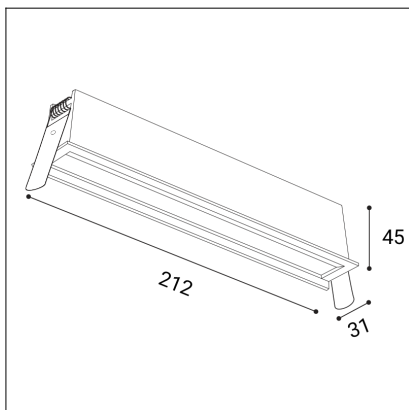

RIVA MINI WW 12, B

Code:	2560573DT
Color:	BLACK / 9005
Material:	ALUMINIUM/PC
Power:	20W
Color temperature:	2700K/3000K/4000K
Lumen output:	1600lm
Efficacy:	80lm/W
Color rendering index:	90+
SDCM:	< 3
Light beam angle:	AS 36°
Light Source:	LED
Dimmable:	TRIAC
LED lifetime:	L80B20 50.000h
Driver:	500 mA
Voltage / Frequency:	220-240V AC, 50-60Hz
Dimensions luminaire:	212x31x45 mm
Installation hole:	207 x 27 mm
Product weight kg:	0.35
Package dimensions:	265x60x55 mm