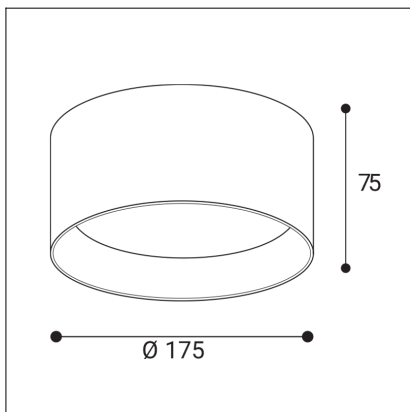

ZETA ON L, G

Code: 1481427D
Color: GOLD / 1036
Material: ALUMINIUM/PMMA
Power: 20W
Color temperature: 2700K
Lumen output: 1800lm
Efficacy: 90lm/W
Color rendering index: 90+
SDCM: < 3
Light beam angle: 90°
Light Source: LED
Dimmable: DALI/PUSH
LED lifetime: L80B20 50.000h
Driver: 500 mA
Voltage / Frequency: 220-240V AC, 50-60Hz
Dimensions luminaire: d175x75 mm
Product weight kg: 0.9
Package dimensions: 190x190x95 mm
Remark: wall mountable - yes