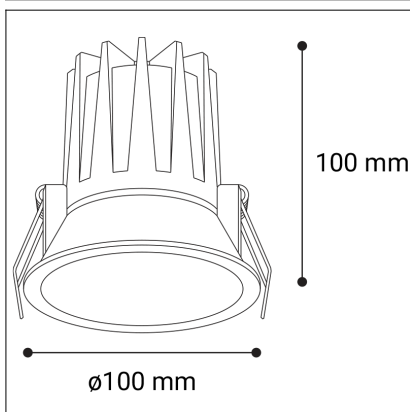

NINO L, W

Code: 2561271D
Color: WHITE / 9003
Material: ALUMINIUM/PC
Power: 15W
Color temperature: 2700K/3000K/4000K
Lumen output: 1050lm
Efficacy: 70lm/W
Color rendering index: 90+
SDCM: < 3
Light beam angle: 40°
Unified Glare Rating: < 19
Light Source: LED
Dimmable: DALI/PUSH
LED lifetime: L80B20 50.000h
Driver: 350 mA
Voltage / Frequency: 220-240V AC, 50-60Hz
Dimensions luminaire: d100x100 mm
Product weight kg: 0.3
Package dimensions: 120x120x125 mm