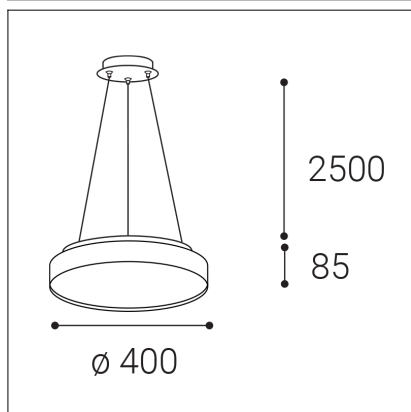

# TORO 40 P/N-Z, CF

<b>Code:</b>	3275878DT
<b>Color:</b>	COFFEE / 8025
<b>Material:</b>	ALUMINIUM/PC
<b>Power:</b>	32+8W
<b>Color temperature:</b>	2700K/3000K/4000K
<b>Lumen output:</b>	2400+600lm
<b>Efficacy:</b>	75lm/W
<b>Color rendering index:</b>	90+
<b>SDCM:</b>	< 3
<b>Light beam angle:</b>	160°
<b>Light Source:</b>	LED
<b>Dimmable:</b>	TRIAC
<b>LED lifetime:</b>	L80B20 50.000h
<b>Driver:</b>	900 + 200 mA
<b>Voltage / Frequency:</b>	220-240V AC, 50-60Hz
<b>Dimensions luminaire:</b>	d400x55 + 30 mm
<b>Product weight kg:</b>	3.4
<b>Length suspension:</b>	2500 mm
<b>Package dimensions:</b>	440x440x110+270x270x100 mm