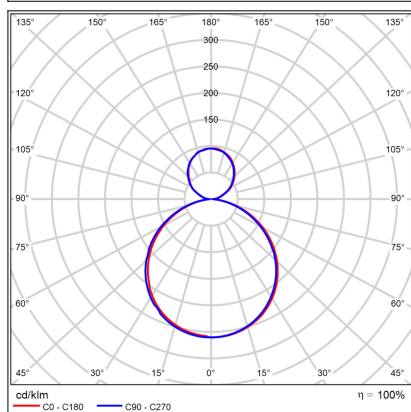

# TORO 40 P/N-Z, CF

<b>Code:</b>	3275878DT
<b>Color:</b>	COFFEE / 8025
<b>Material:</b>	ALUMINIUM/PC
<b>Power:</b>	32+8W
<b>Color temperature:</b>	2700K/3000K/4000K
<b>Lumen output:</b>	2400+600lm
<b>Efficacy:</b>	75lm/W
<b>Color rendering index:</b>	90+
<b>SDCM:</b>	< 3
<b>Light beam angle:</b>	160°
<b>Light Source:</b>	LED
<b>Dimmable:</b>	TRIAC
<b>LED lifetime:</b>	L80B20 50.000h
<b>Driver:</b>	900 + 200 mA
<b>Voltage / Frequency:</b>	220-240V AC, 50-60Hz
<b>Dimensions luminaire:</b>	d400x55 + 30 mm
<b>Product weight kg:</b>	3.4
<b>Length suspension:</b>	2500 mm
<b>Package dimensions:</b>	440x440x110+270x270x100 mm