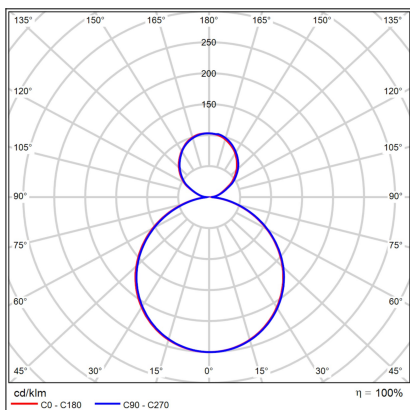

# MOON 60, B

<b>Code:</b>	1274973DT
<b>Color:</b>	BLACK / 9017
<b>Material:</b>	METAL/PMMA
<b>Power:</b>	60W (50+10)
<b>Color temperature:</b>	2700K/3000K/4000K
<b>Lumen output:</b>	3500+700lm
<b>Efficacy:</b>	70lm/W
<b>Color rendering index:</b>	90+
<b>SDCM:</b>	< 3
<b>Light beam angle:</b>	160°
<b>Light Source:</b>	LED
<b>Dimmable:</b>	TRIAC
<b>LED lifetime:</b>	L80B20 50.000h
<b>Driver:</b>	1200 + 250 mA
<b>Voltage / Frequency:</b>	220-240V AC, 50-60Hz
<b>Dimensions luminaire:</b>	d600x70 mm
<b>Product weight kg:</b>	5.5
<b>Package dimensions:</b>	660x660x95 mm
<b>Remark:</b>	wall mountable - yes