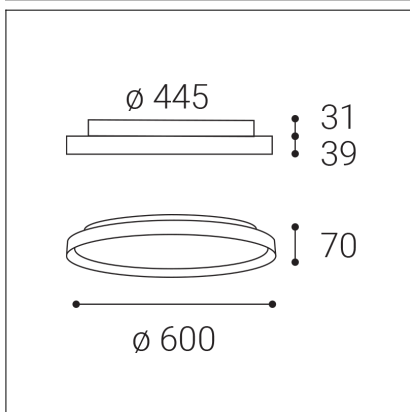

# MOON 60, B

<b>Code:</b>	1274973DT
<b>Color:</b>	BLACK / 9017
<b>Material:</b>	METAL/PMMA
<b>Power:</b>	60W (50+10)
<b>Color temperature:</b>	2700K/3000K/4000K
<b>Lumen output:</b>	3500+700lm
<b>Efficacy:</b>	70lm/W
<b>Color rendering index:</b>	90+
<b>SDCM:</b>	< 3
<b>Light beam angle:</b>	160°
<b>Light Source:</b>	LED
<b>Dimmable:</b>	TRIAC
<b>LED lifetime:</b>	L80B20 50.000h
<b>Driver:</b>	1200 + 250 mA
<b>Voltage / Frequency:</b>	220-240V AC, 50-60Hz
<b>Dimensions luminaire:</b>	d600x70 mm
<b>Product weight kg:</b>	5.5
<b>Package dimensions:</b>	660x660x95 mm
<b>Remark:</b>	wall mountable - yes