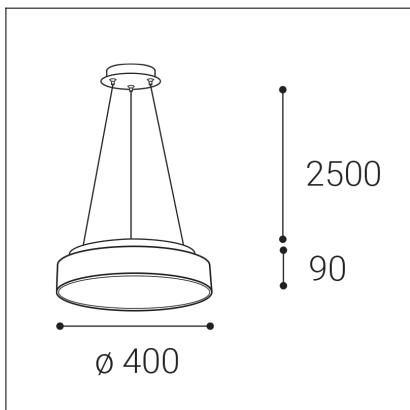

RINGO II 40 P/N-Z, B

Code:	3275573D
Color:	BLACK / 9017
Material:	ALUMINIUM/PC
Power:	32+8W
Color temperature:	2700K/3000K/4000K
Lumen output:	2400+600lm
Efficacy:	75lm/W
Color rendering index:	90+
SDCM:	< 3
Light beam angle:	160°
Light Source:	LED
Dimmable:	DALI/PUSH
LED lifetime:	L80B20 50.000h
Driver:	900 + 200 mA
Voltage / Frequency:	220-240V AC, 50-60Hz
Dimensions luminaire:	d400x60 + 30 mm
Product weight kg:	3.3
Length suspension:	2500 mm
Package dimensions:	435x435x125+270x270x100 mm