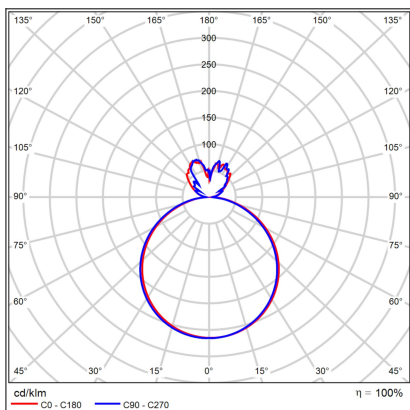

RINGO II 40 P/N-Z, B

Code:	3275573D
Color:	BLACK / 9017
Material:	ALUMINIUM/PC
Power:	32+8W
Color temperature:	2700K/3000K/4000K
Lumen output:	2400+600lm
Efficacy:	75lm/W
Color rendering index:	90+
SDCM:	< 3
Light beam angle:	160°
Light Source:	LED
Dimmable:	DALI/PUSH
LED lifetime:	L80B20 50.000h
Driver:	900 + 200 mA
Voltage / Frequency:	220-240V AC, 50-60Hz
Dimensions luminaire:	d400x60 + 30 mm
Product weight kg:	3.3
Length suspension:	2500 mm
Package dimensions:	435x435x125+270x270x100 mm