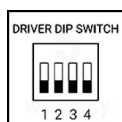

5
year
warranty