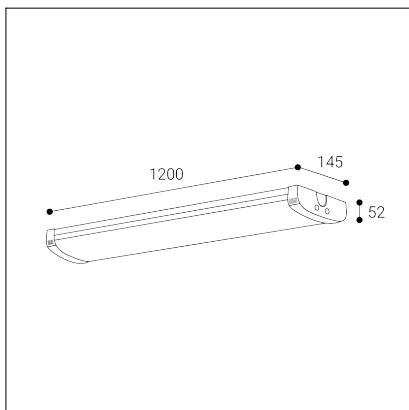

RUDY 120

Code:	1222551
Color:	WHITE / 9016
Material:	METAL/PC
Power:	16-28W
Color temperature:	3000K/3500K/4000K
Lumen output:	3920lm
Efficacy:	140lm/W
Color rendering index:	80+
SDCM:	< 3
Light beam angle:	120°
Light Source:	LED
Dimmable:	ON/OFF
LED lifetime:	L80B20 50.000h
Driver:	200-350 mA
Voltage / Frequency:	220-240V AC, 50-60Hz
Dimensions luminaire:	1200x145x52 mm
Product weight kg:	2.5
Packing carton:	4
Package dimensions:	1210x155x60 mm