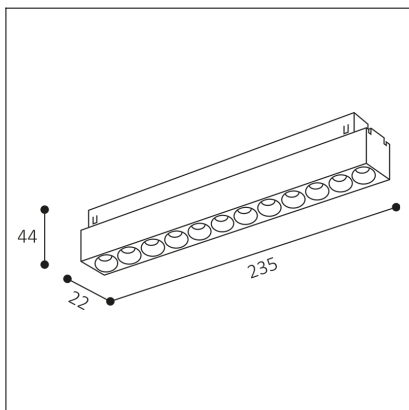

MAGLASER III 24, B

Code:	6482183DTW
Color:	BLACK / 9017
Material:	ALUMINIUM/PC
Power:	12W
Color temperature:	2700K-6500K
Lumen output:	1068lm
Efficacy:	89lm/W
Color rendering index:	90+
SDCM:	< 3
Light beam angle:	38°
Unified Glare Rating:	< 16
Light Source:	LED
Dimmable:	DALI TW
LED lifetime:	L80B20 50.000h
Driver:	300 mA
Voltage / Frequency:	48V DC
Dimensions luminaire:	235x22x44 mm
Product weight kg:	0.2
Packing carton:	36
Package dimensions:	250x50x30 mm