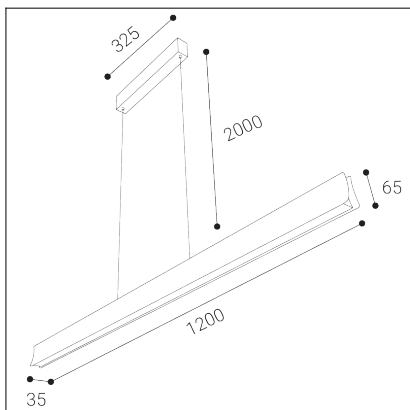

HELA P/N-Z, B

| | |
|-------------------------------|----------------------|
| Code: | 3580133D |
| Color: | BLACK / 9004 |
| Material: | METAL/PMMA |
| Power: | 39W |
| Color temperature: | 3000K |
| Lumen output: | 3120lm |
| Efficacy: | 80lm/W |
| Color rendering index: | 90+ |
| SDCM: | < 3 |
| Light beam angle: | 120° |
| Light Source: | LED |
| Dimmable: | DALI/PUSH |
| LED lifetime: | L80B20 50.000h |
| Driver: | 1000 mA |
| Voltage / Frequency: | 220-240V AC, 50-60Hz |
| Dimensions luminaire: | 1200x36x65 mm |
| Product weight kg: | 2.2 |
| Packing carton: | 1 |
| Length suspension: | 2000 mm |
| Package dimensions: | 1260x110x110 mm |