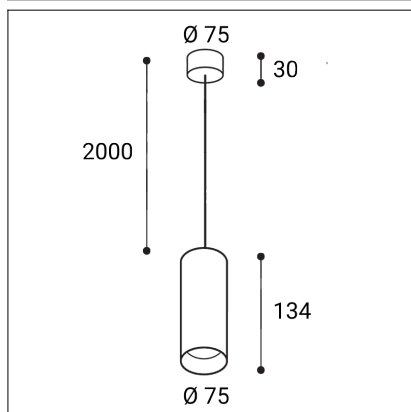

TINY II L Z, W

Code:	3480551
Color:	WHITE / 9016
Material:	ALUMINIUM/PMMA
Power:	8W
Color temperature:	3000K/3500K/4000K
Lumen output:	720lm
Efficacy:	90lm/W
Color rendering index:	90+
SDCM:	< 3
Light beam angle:	38°
Light Source:	LED
Dimmable:	ON/OFF
LED lifetime:	L80 B20 50.000h
Driver:	200 mA
Voltage / Frequency:	220-240V AC, 50-60Hz
Dimensions luminaire:	d75x134 mm
Product weight kg:	0.6
Length suspension:	2000 mm
Package dimensions:	80x80x115+140x120x70 mm