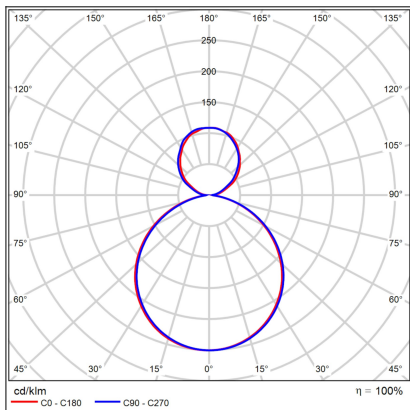

MOON 40 P/N-Z, G

Code: 3274877D

Color: GOLD / 1036

Material: METAL/PMMA

Power: 36W (30+6)

Color temperature: 2700K/3000K/4000K

Lumen output: 2100+420lm

Efficacy: 70lm/W

Color rendering index: 90+

SDCM: < 3

Light beam angle: 160°

Light Source: LED

Dimmable: DALI/PUSH

LED lifetime: L80B20 50.000h

Driver: 750 + 150 mA

Voltage / Frequency: 220-240V AC, 50-60Hz

Dimensions luminaire: d400x70 mm

Product weight kg: 3.9

Length suspension: 2500 mm

Package dimensions: 460x460x95+270x270x100 mm