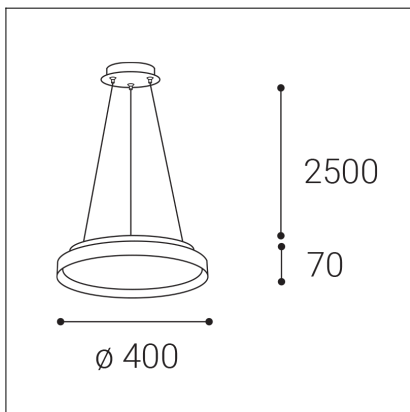

MOON 40 P/N-Z, G

Code: 3274877D

Color: GOLD / 1036

Material: METAL/PMMA

Power: 36W (30+6)

Color temperature: 2700K/3000K/4000K

Lumen output: 2100+420lm

Efficacy: 70lm/W

Color rendering index: 90+

SDCM: < 3

Light beam angle: 160°

Light Source: LED

Dimmable: DALI/PUSH

LED lifetime: L80B20 50.000h

Driver: 750 + 150 mA

Voltage / Frequency: 220-240V AC, 50-60Hz

Dimensions luminaire: d400x70 mm

Product weight kg: 3.9

Length suspension: 2500 mm

Package dimensions: 460x460x95+270x270x100 mm