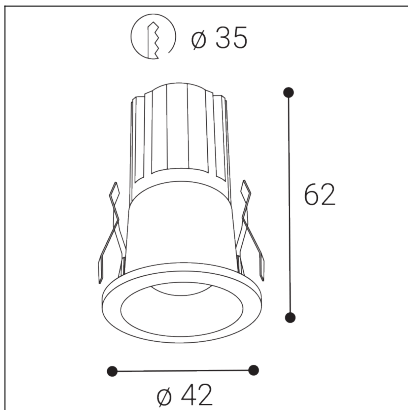

SPOT MINI B, W

Code: 2050321
Color: WHITE / 9010
Material: ALUMINIUM/PMMA
Power: 7W
Color temperature: 2700K
Lumen output: 490lm
Efficacy: 70lm/W
Color rendering index: 90+
SDCM: < 3
Light beam angle: 30°
Light Source: LED
Dimmable: ON/OFF
LED lifetime: L80B20 50.000h
Driver: 150 mA
Voltage / Frequency: 220-240V AC, 50-60Hz
Dimensions luminaire: d42x62 mm
Package dimensions: 100x100x130 mm