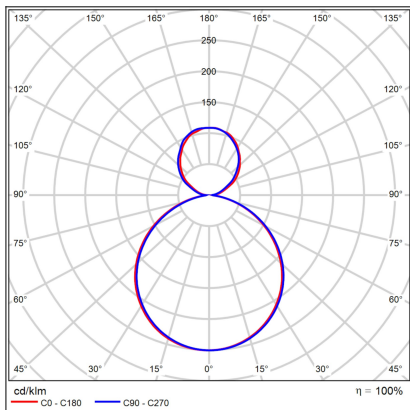

MOON 40 P/N-Z, W

Code:	3274871
Color:	WHITE / 9003
Material:	METAL/PMMA
Power:	36W (30+6)
Color temperature:	2700K/3000K/4000K
Lumen output:	2100+420lm
Efficacy:	70lm/W
Color rendering index:	90+
SDCM:	< 3
Light beam angle:	160°
Light Source:	LED
Dimmable:	ON/OFF
LED lifetime:	L80B20 50.000h
Driver:	750 + 160 mA
Voltage / Frequency:	220-240V AC, 50-60Hz
Dimensions luminaire:	d400x70 mm
Product weight kg:	3.9
Length suspension:	2500 mm
Package dimensions:	460x460x95+270x270x100 mm