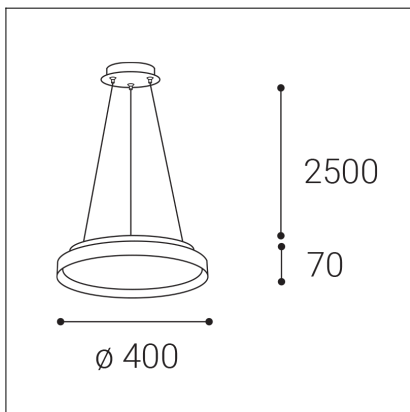

MOON 40 P/N-Z, W

Code:	3274871
Color:	WHITE / 9003
Material:	METAL/PMMA
Power:	36W (30+6)
Color temperature:	2700K/3000K/4000K
Lumen output:	2100+420lm
Efficacy:	70lm/W
Color rendering index:	90+
SDCM:	< 3
Light beam angle:	160°
Light Source:	LED
Dimmable:	ON/OFF
LED lifetime:	L80B20 50.000h
Driver:	750 + 160 mA
Voltage / Frequency:	220-240V AC, 50-60Hz
Dimensions luminaire:	d400x70 mm
Product weight kg:	3.9
Length suspension:	2500 mm
Package dimensions:	460x460x95+270x270x100 mm